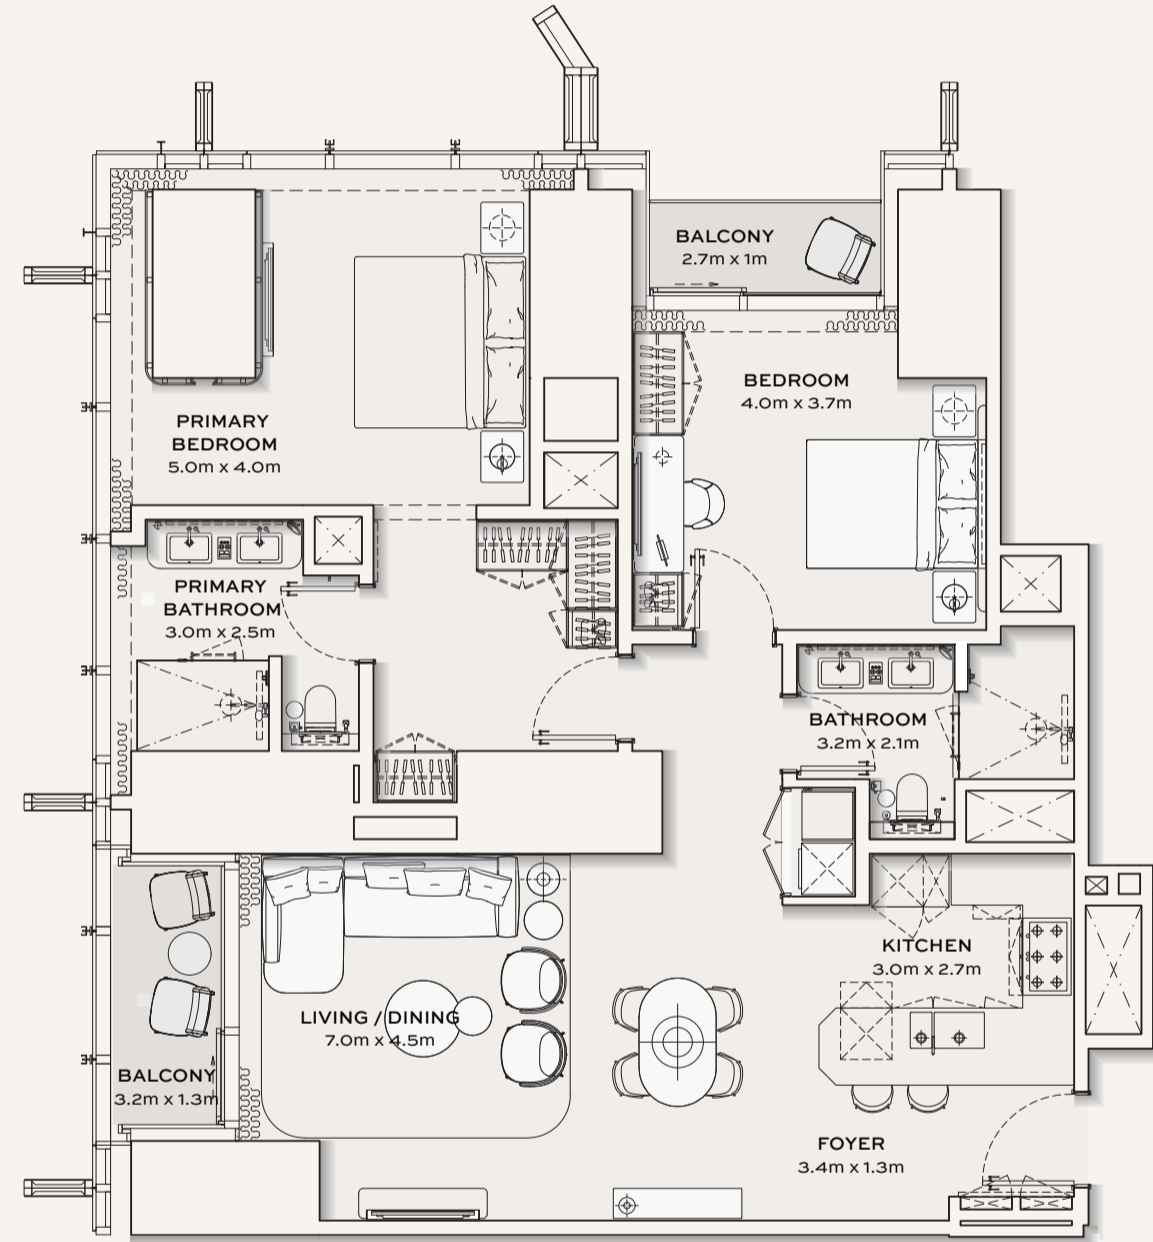

FLOOR PLAN
2 BEDROOM
FLOOR 14-53

APT. AREA : 1343 SQ.FT
TOTAL AREA : 1426 SQ.FT

TYPICAL UNITS