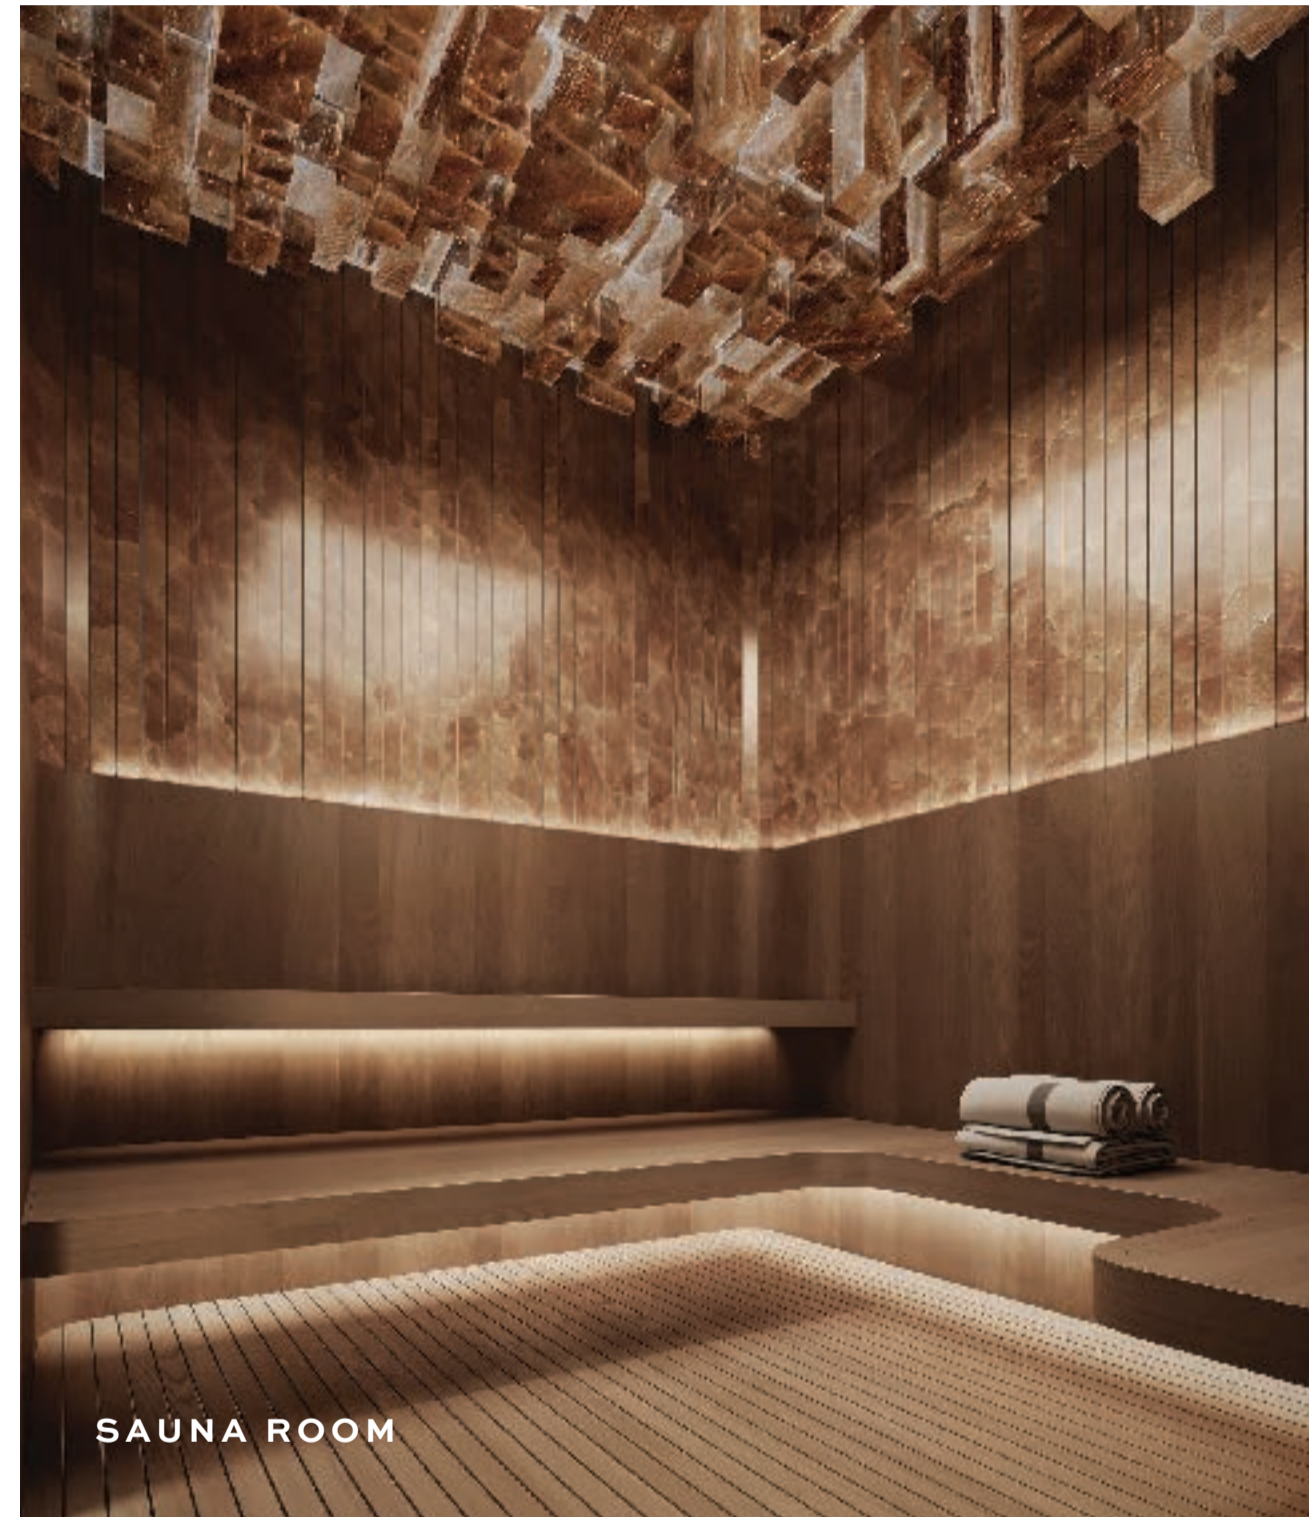

## A PALACE IN THE SKY

Burj Azizi's 7-star hotel takes luxury to the next level—literally. From the highest lobby, hotel room, pool, and restaurant in the world, to spa and dining experiences that leave a lasting impression, every detail is truly one-of-a-kind.

## PURE HARMONY SPA

Immerse yourself in the world's highest spa in the world at 415 metres, where serenity meets breathtaking vistas. Escape to the tranquil spa, offering opulent treatments alongside a refreshing swimming pool, a serene sauna, and a soothing jacuzzi, all designed to elevate your relaxation to unparalleled heights.

## A SENSORY ESCAPE

SAUNA ROOM

Whether embracing the time-honoured rituals of a Moroccan Hammam or the soothing embrace of a Scandinavian steam room, every element is crafted to inspire harmony, tranquility, and deep rejuvenation.