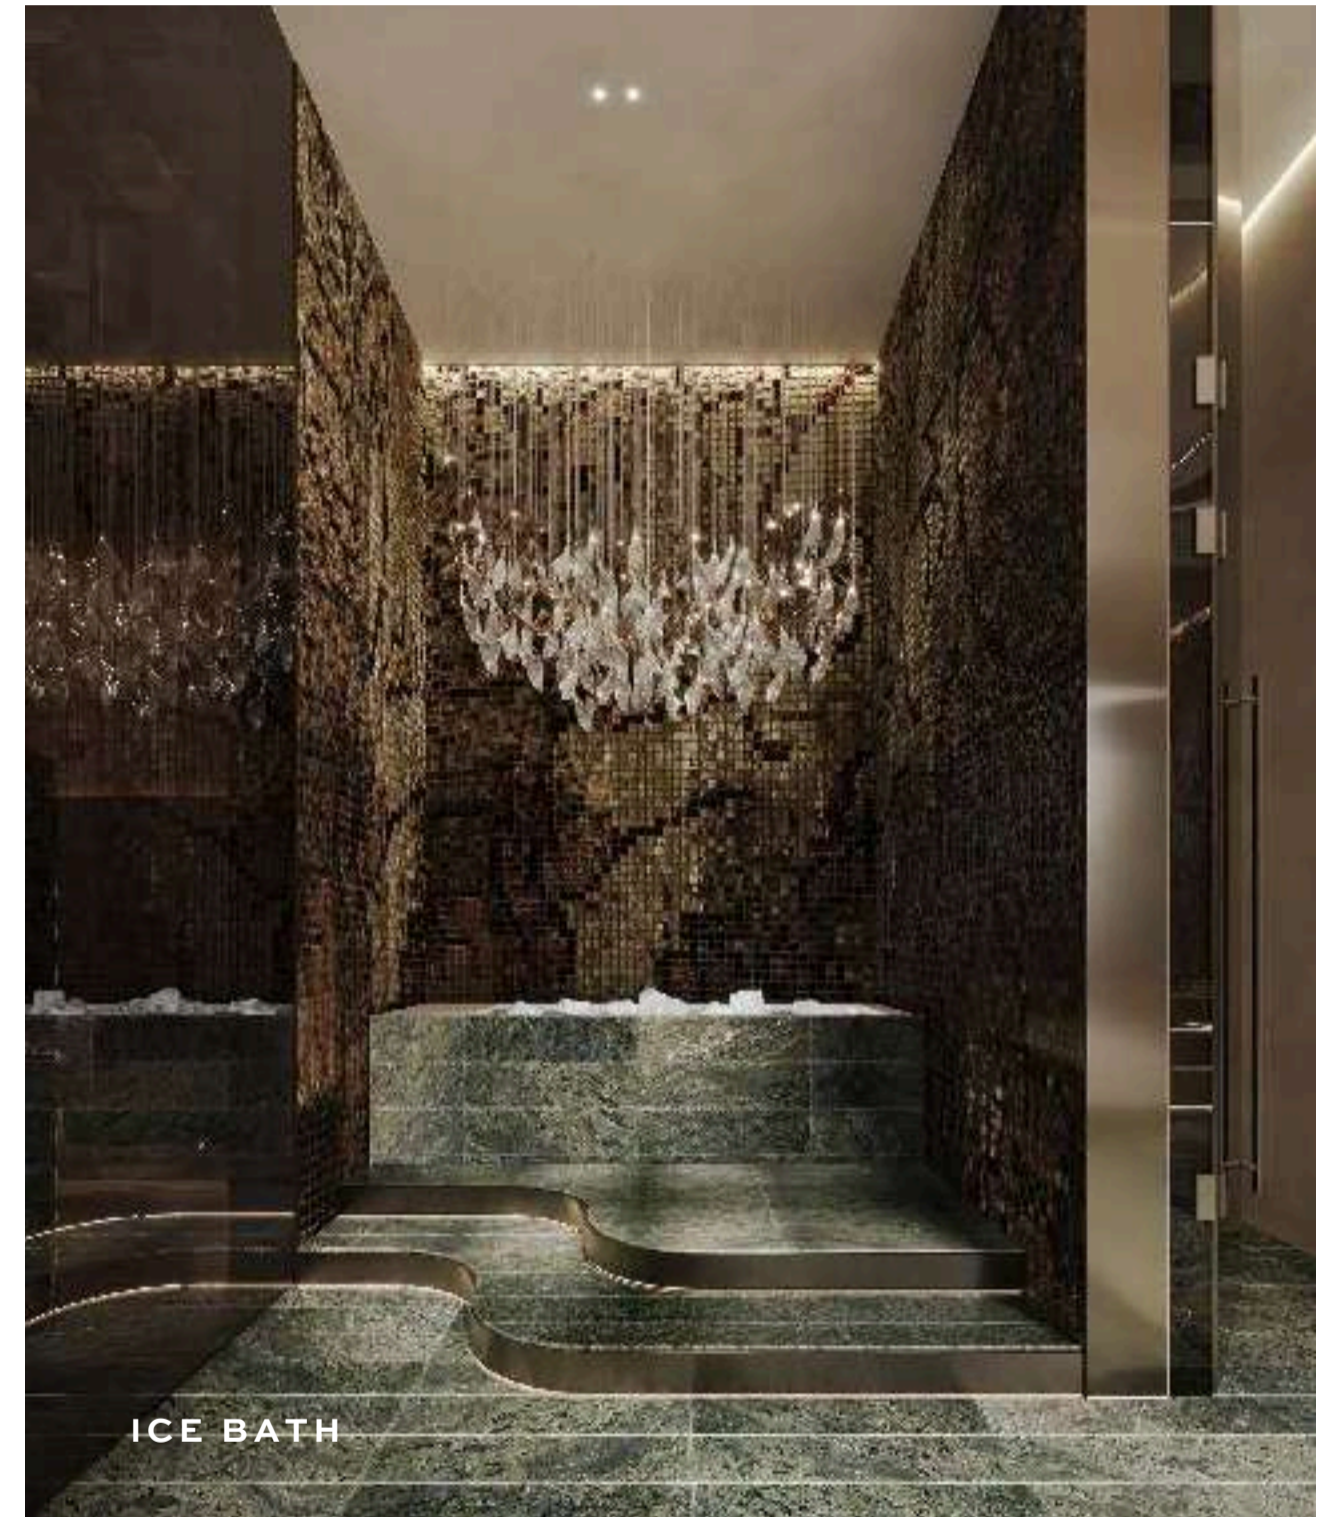

## PURE HARMONY SPA

Immerse yourself in the world's highest spa in the world at 415 metres, where serenity meets breathtaking vistas. Escape to the tranquil spa, offering opulent treatments alongside a refreshing swimming pool, a serene sauna, and a soothing jacuzzi, all designed to elevate your relaxation to unparalleled heights.

## A SENSORY ESCAPE

SAUNA ROOM

Whether embracing the time-honoured rituals of a Moroccan Hammam or the soothing embrace of a Scandinavian steam room, every element is crafted to inspire harmony, tranquility, and deep rejuvenation.

MASSAGE ROOM

### A WORLD OF WELLNESS

ICE BATH

Immerse yourself in a haven of relaxation and vitality. Take a refreshing dip in the world's highest pool, complemented by serene steam rooms, saunas, spa treatment spaces, experiential showers, and tranquil yoga and meditation spaces.