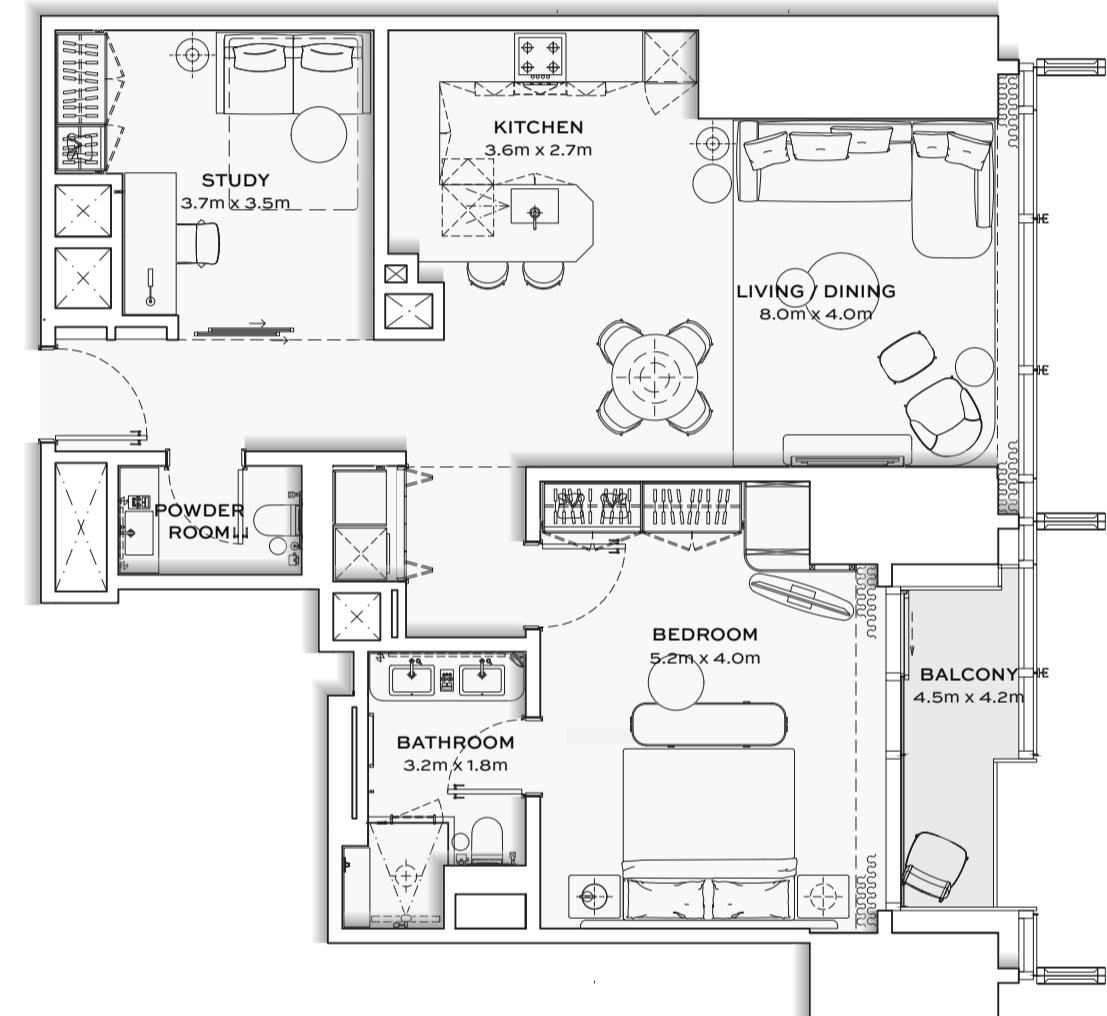

FLOOR PLAN  
**1 BEDROOM**  
FLOOR 14-53

APT. AREA : 913 SQ.FT  
TOTAL AREA : 964 SQ.FT

TYPICAL UNITS

FLOOR PLAN  
**1 BEDROOM + STUDY**  
FLOOR 55-69

APT. AREA : 1058 SQ.FT  
TOTAL AREA : 1089 SQ.FT

TYPICAL UNITS