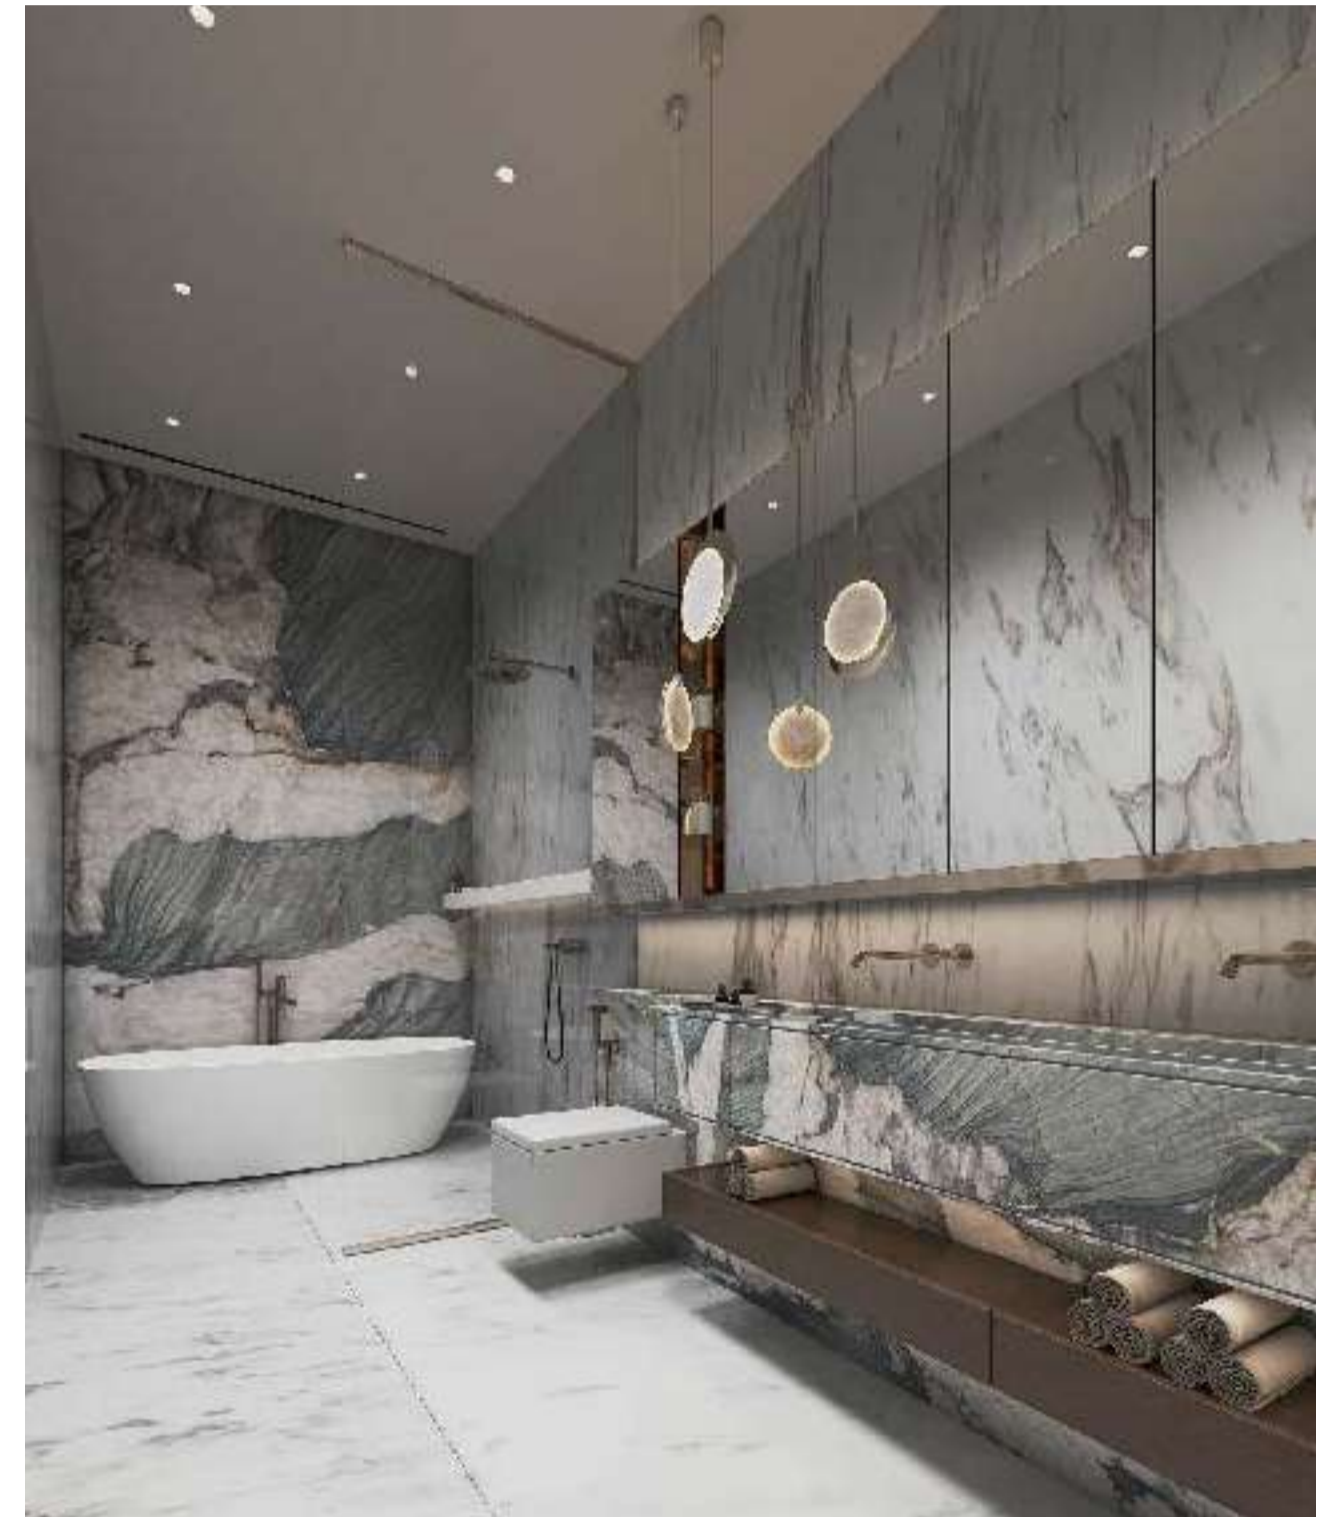

## A SPA-LIKE RETREAT

From the sculpted double vanity to the deep soaking tub, every detail is crafted to elevate your daily rituals, as if it were your own private wellness space. The sleek marble surfaces, accented with natural veining, create a sense of effortless luxury, while warm ambient lighting creates a mood of relaxation and tranquility.