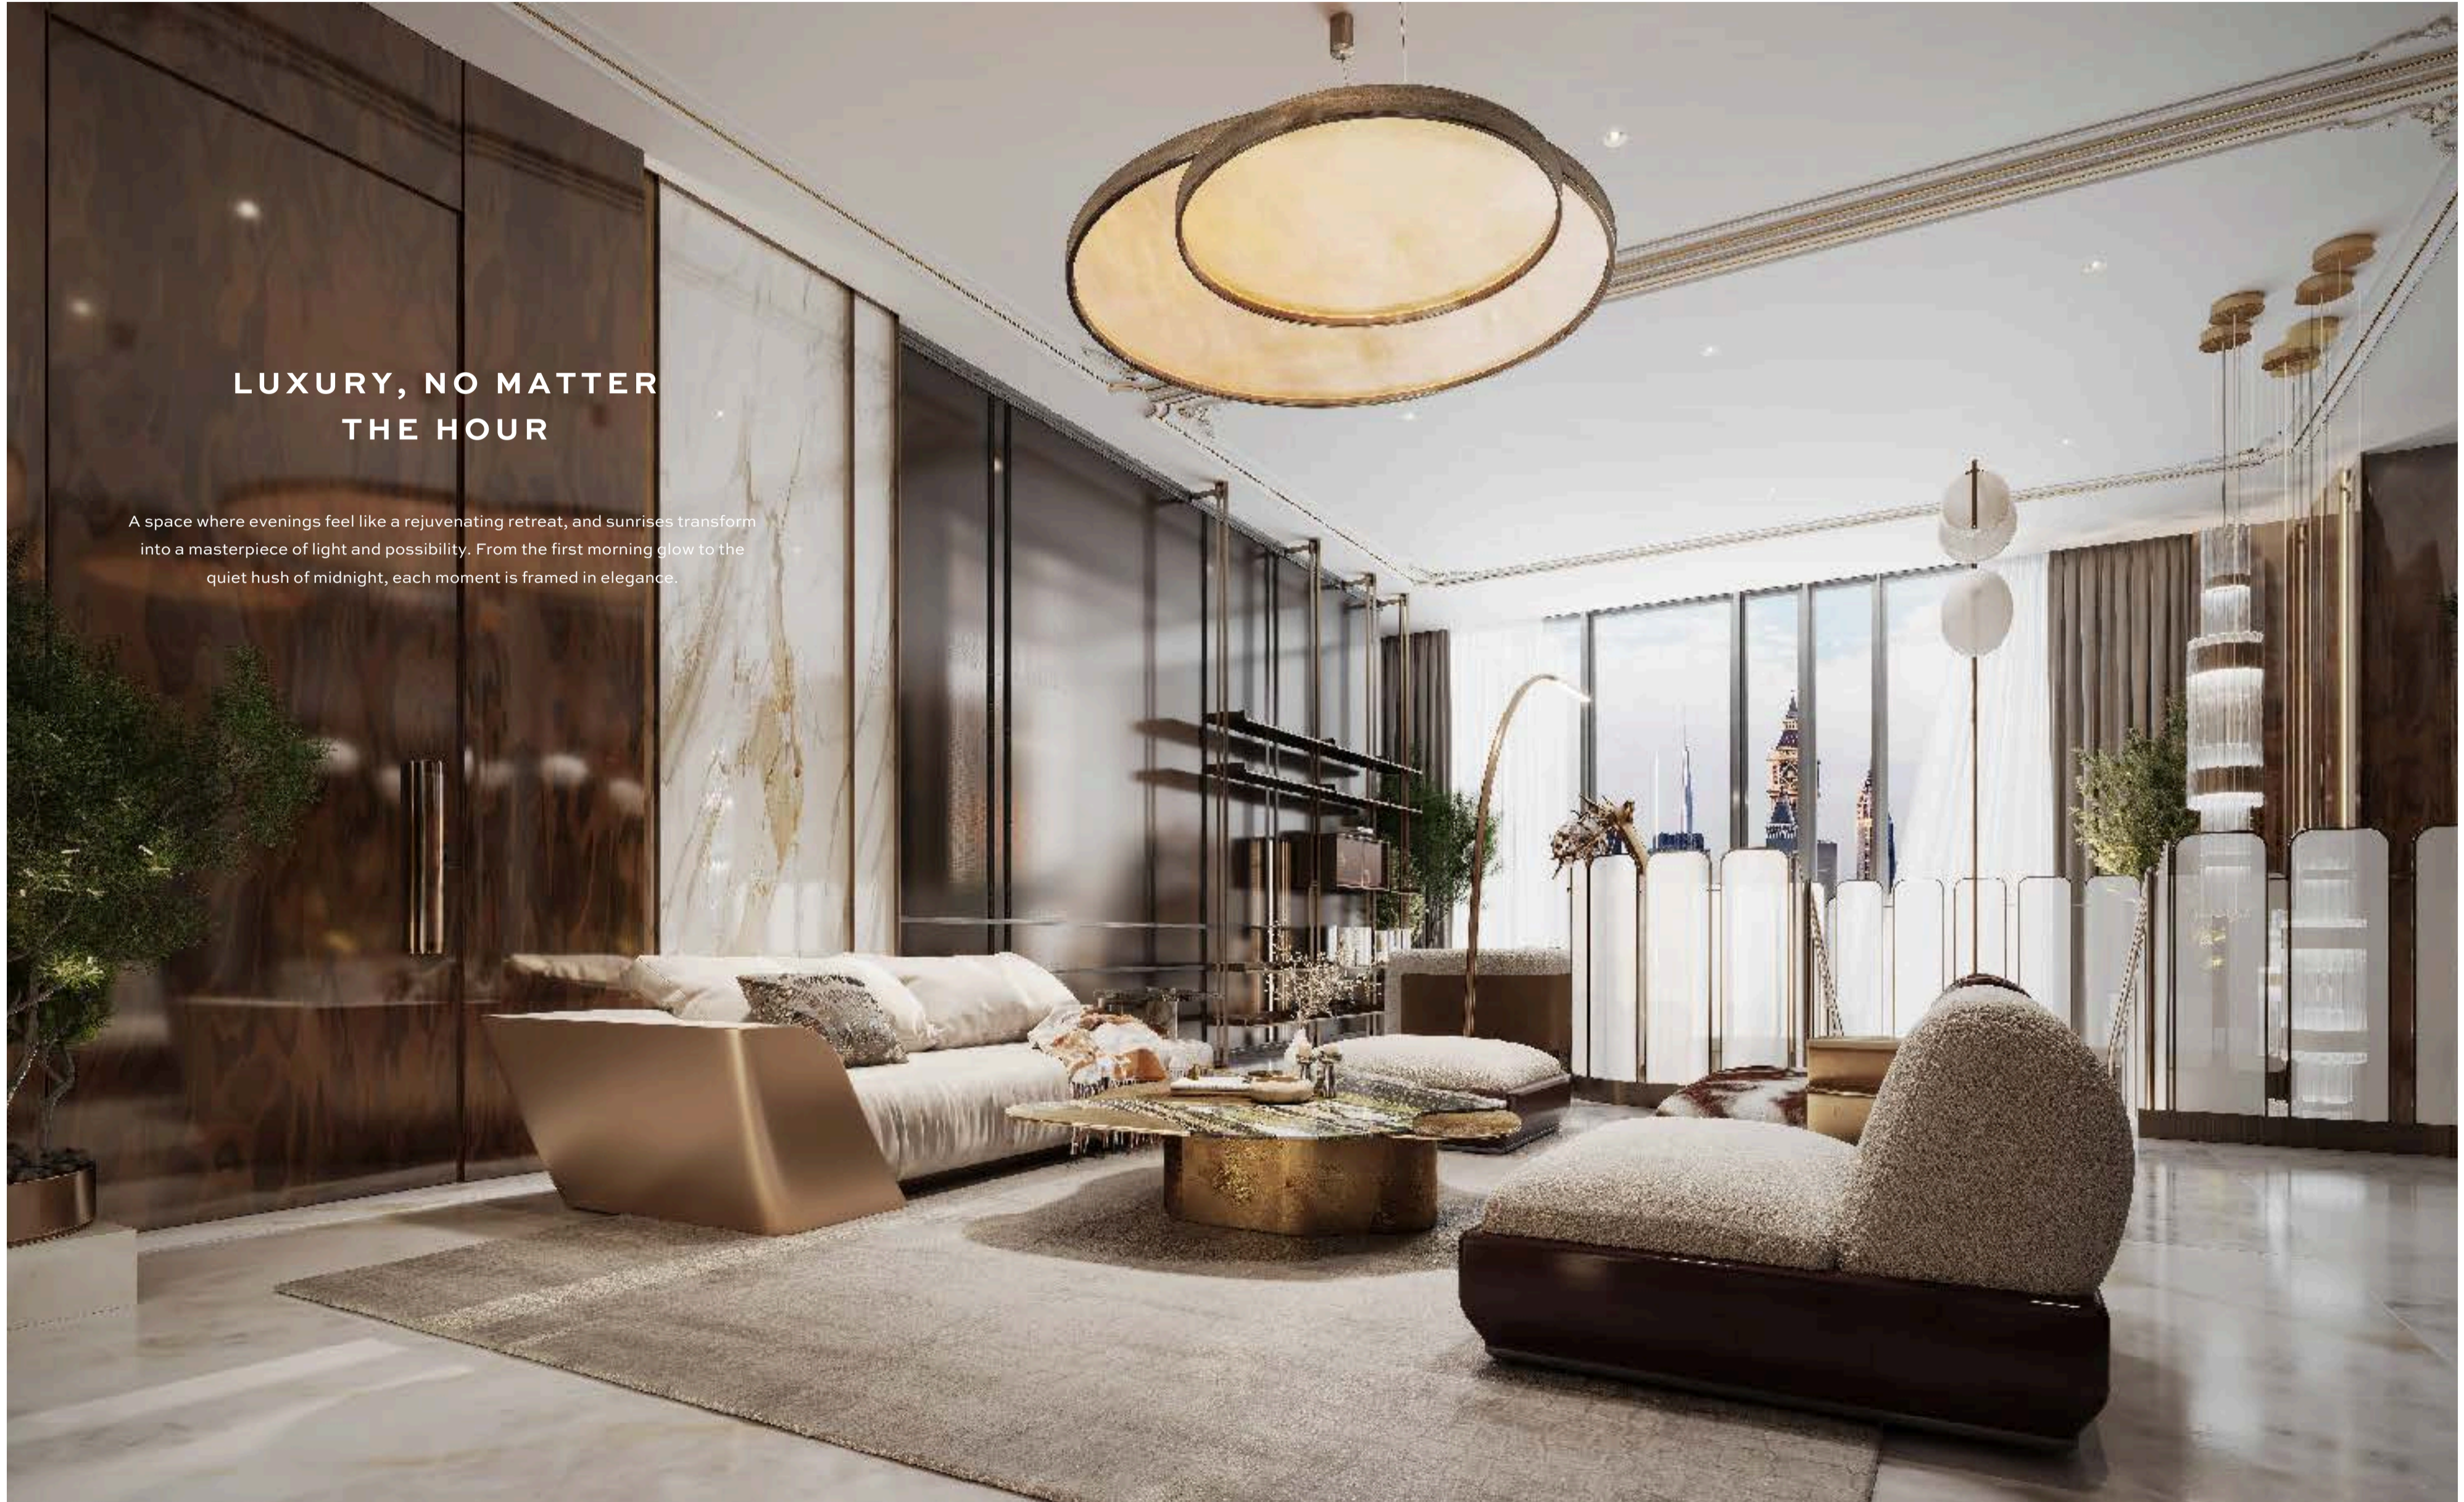

## A REFINED ALLIANCE OF ART AND LAVISHNESS

The space embodies refinement, where stunning design elements come together harmoniously. Opulent finishes and sleek lines create a modern yet timeless space, while an oversized soaking tub offers a perfect retreat. The thoughtful layout ensures both functionality and elegance, making it a true piece of art.

## LUXURY, NO MATTER THE HOUR

A space where evenings feel like a rejuvenating retreat, and sunrises transform into a masterpiece of light and possibility. From the first morning glow to the quiet hush of midnight, each moment is framed in elegance.