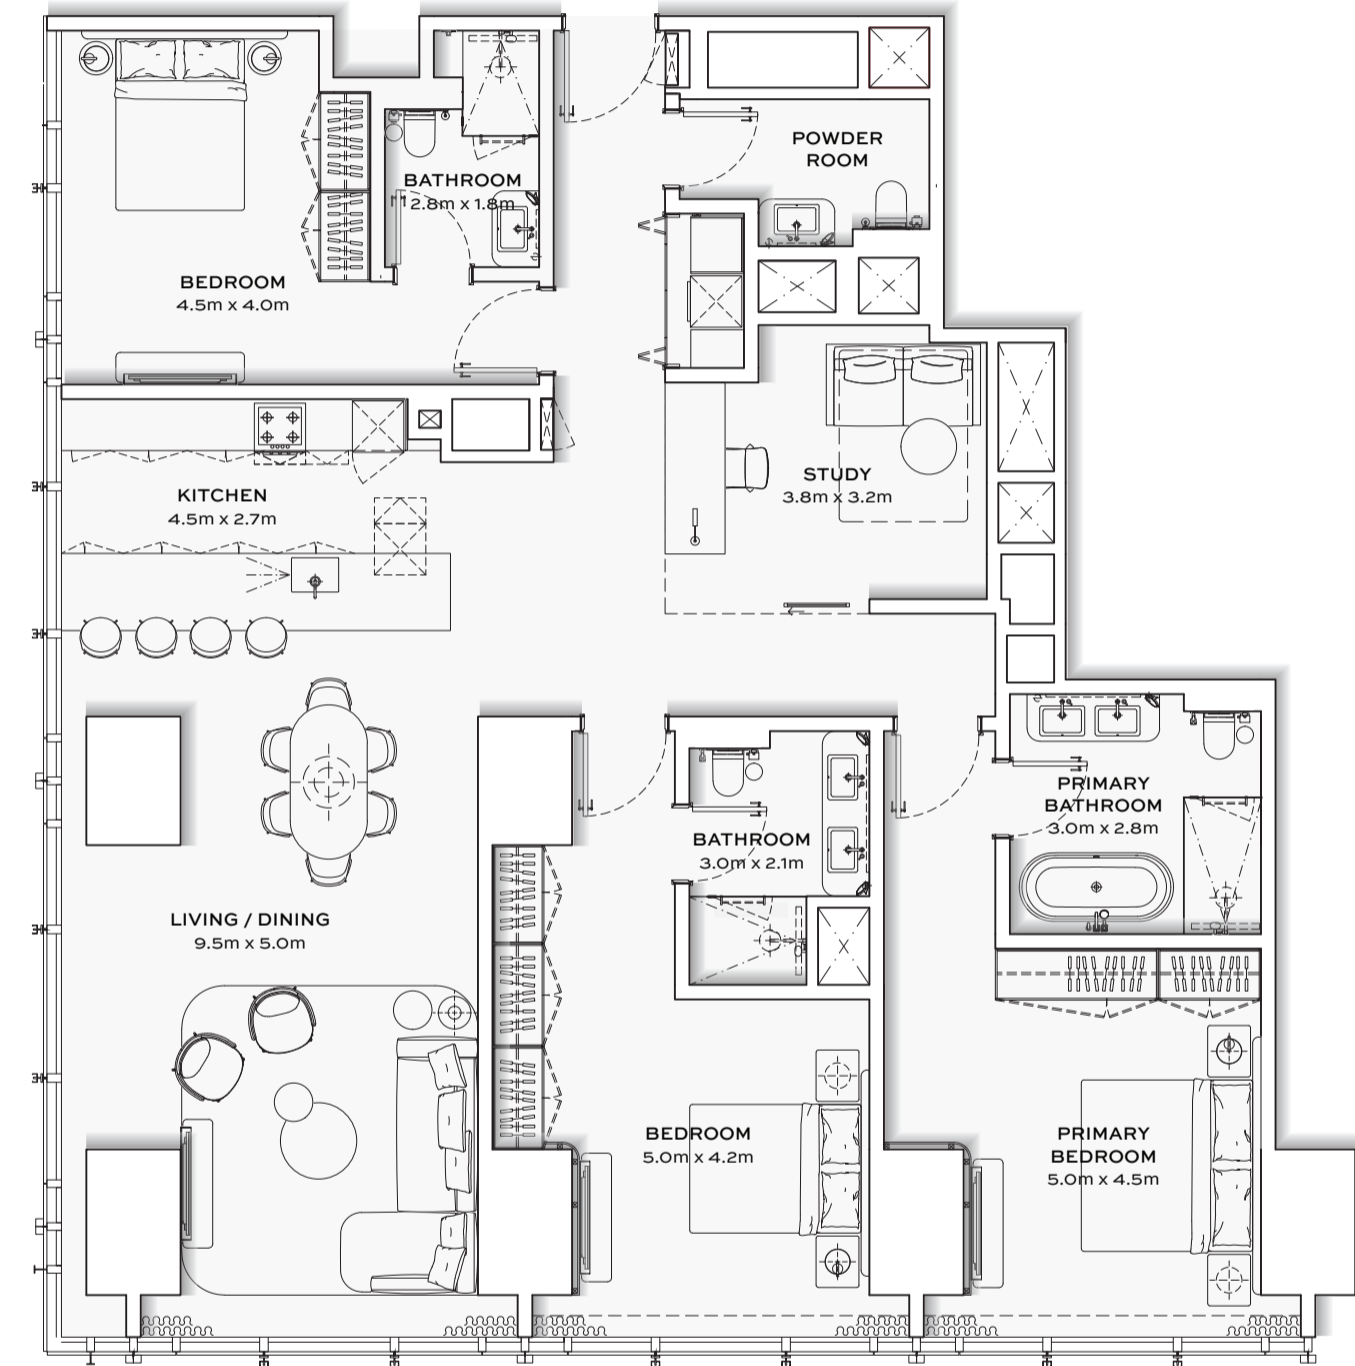

FLOOR PLAN
2 BEDROOM + STUDY
FLOOR 55-69

APT. AREA : 2034 SQ.FT
TOTAL AREA : 2034 SQ.FT

TYPICAL UNITS