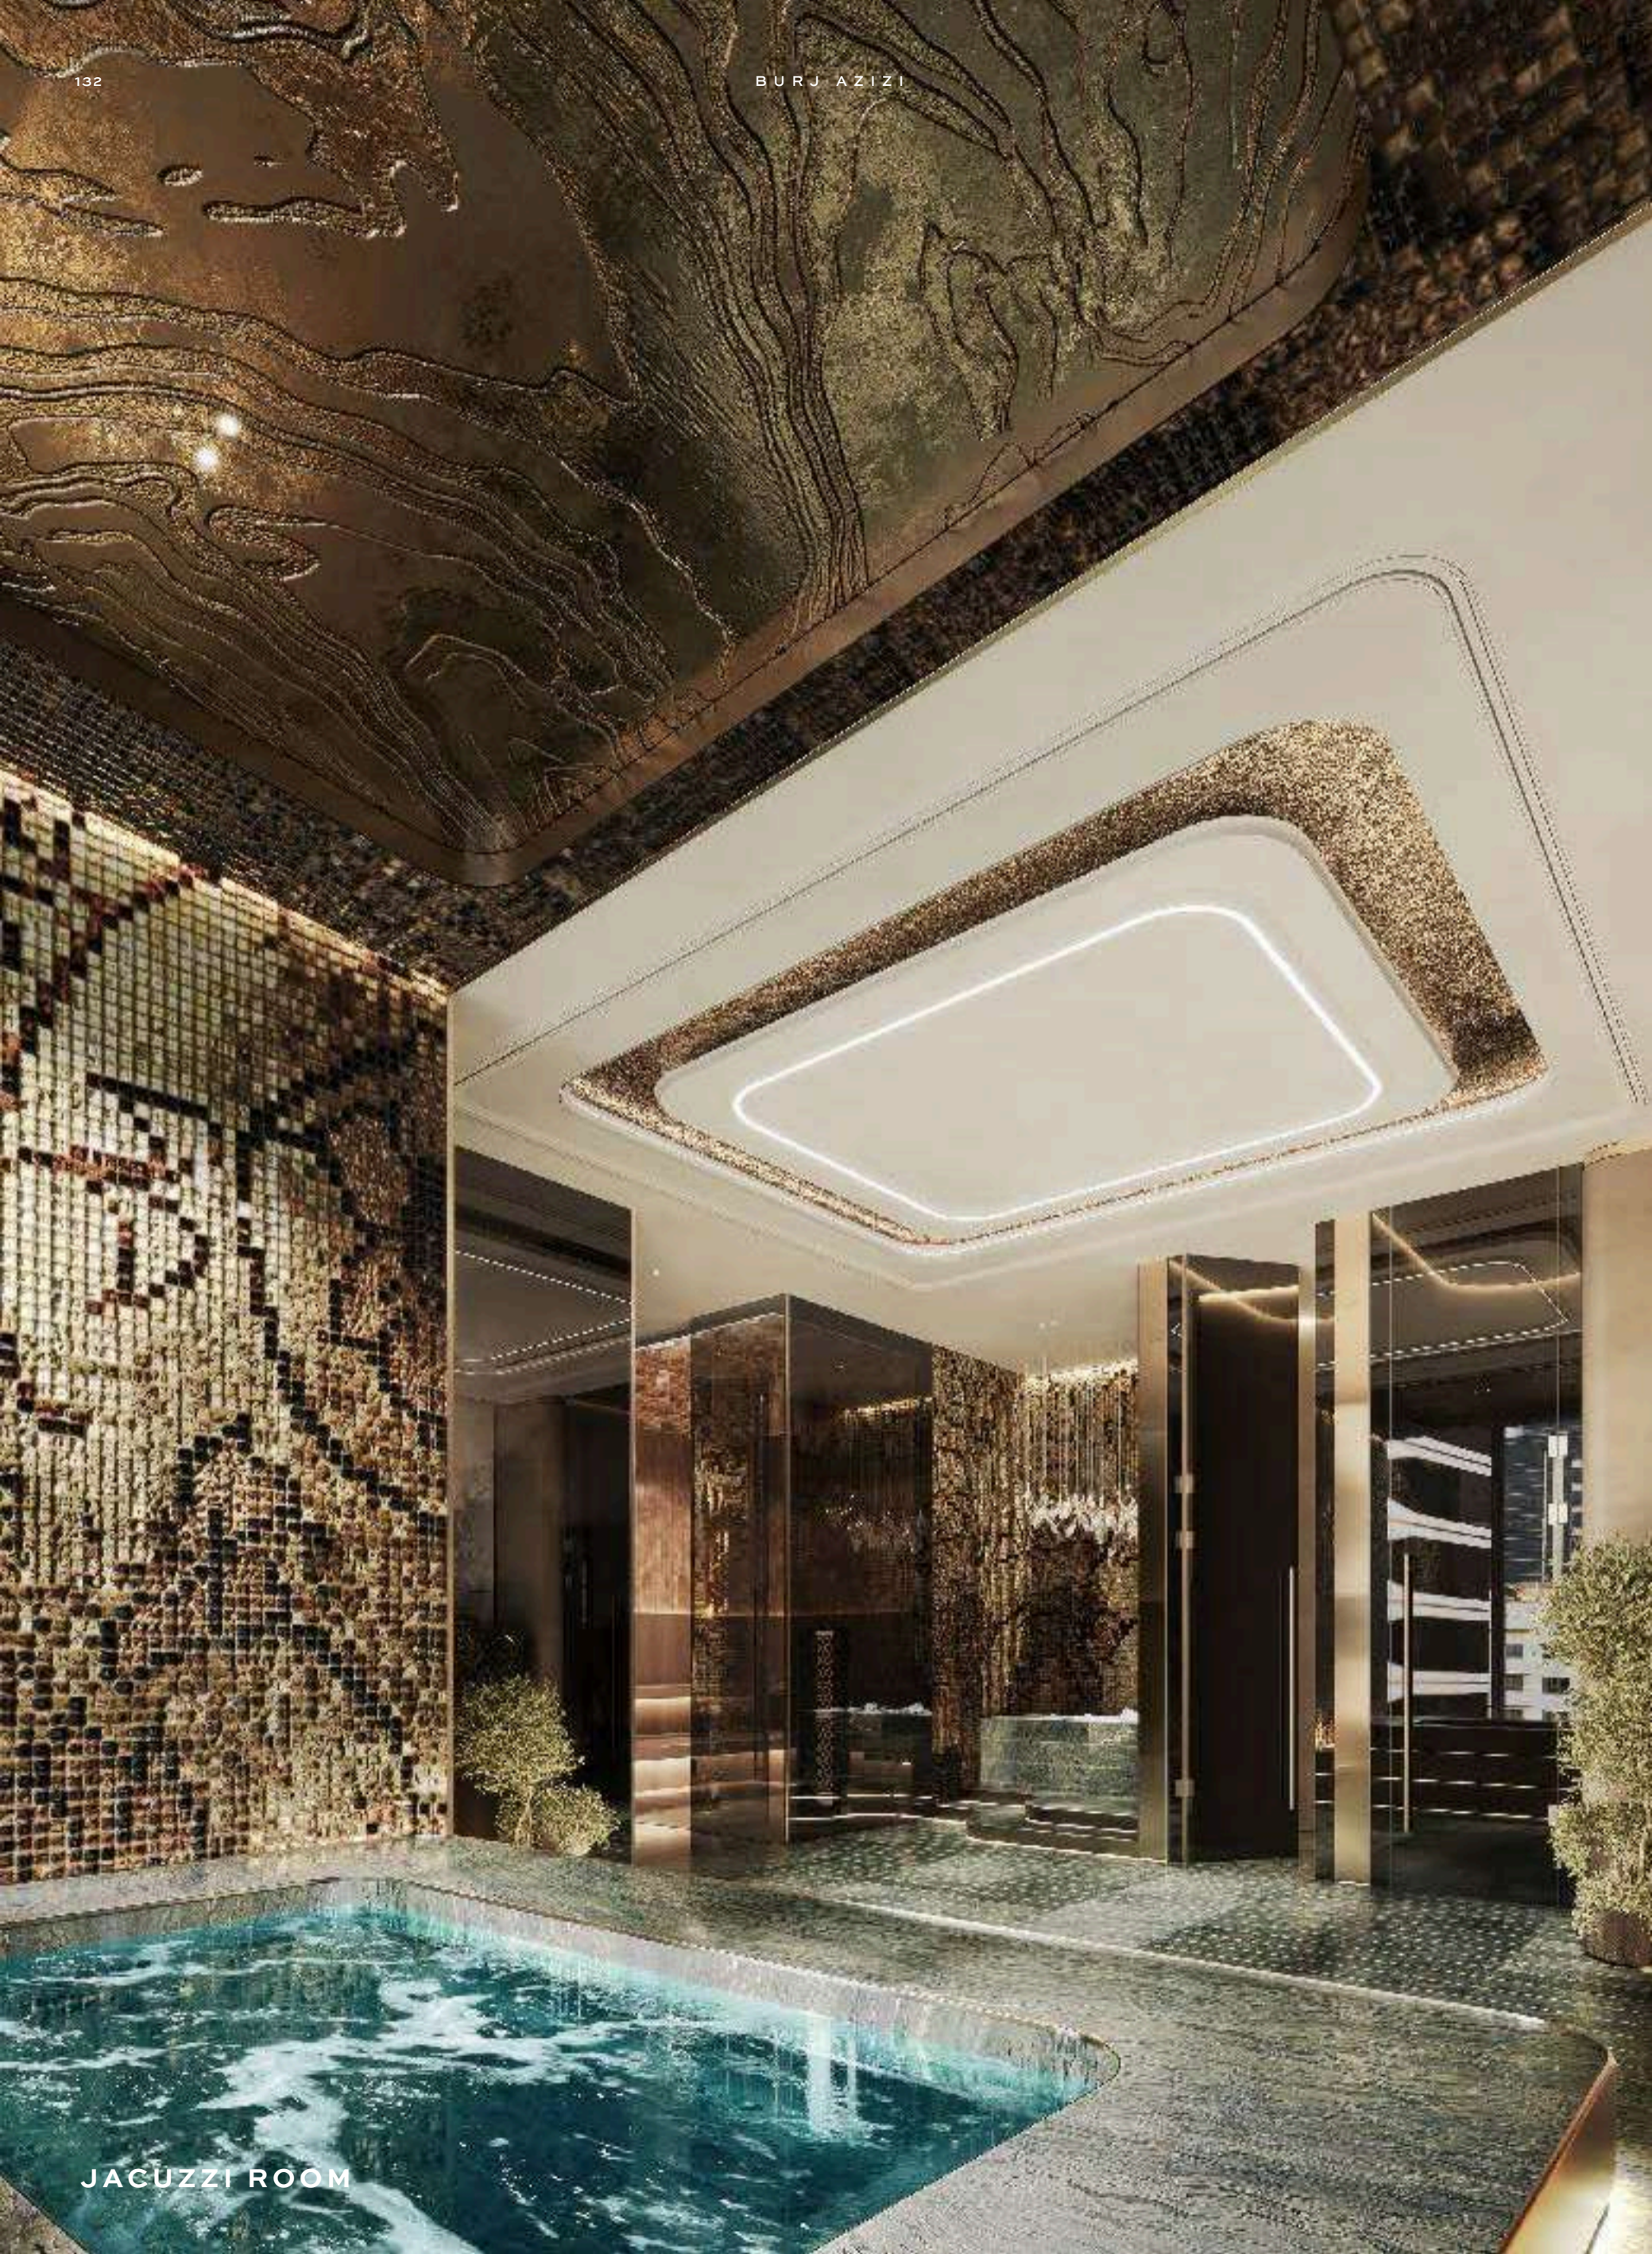

## A PALACE IN THE SKY

Burj Azizi's 7-star hotel takes luxury to the next level—literally. From the highest lobby, hotel room, pool, and restaurant in the world, to spa and dining experiences that leave a lasting impression, every detail is truly one-of-a-kind.

## WORLD'S HIGHEST HOTEL LOBBY

Marvel at the stunning architecture and charming ambiance as you step into the world's highest lobby on level 111, your grand gateway leading you to the iconic 7-star hotel.

## PURE HARMONY SPA

Immerse yourself in the world's highest spa in the world at 415 metres, where serenity meets breathtaking vistas. Escape to the tranquil spa, offering opulent treatments alongside a refreshing swimming pool, a serene sauna, and a soothing jacuzzi, all designed to elevate your relaxation to unparalleled heights.