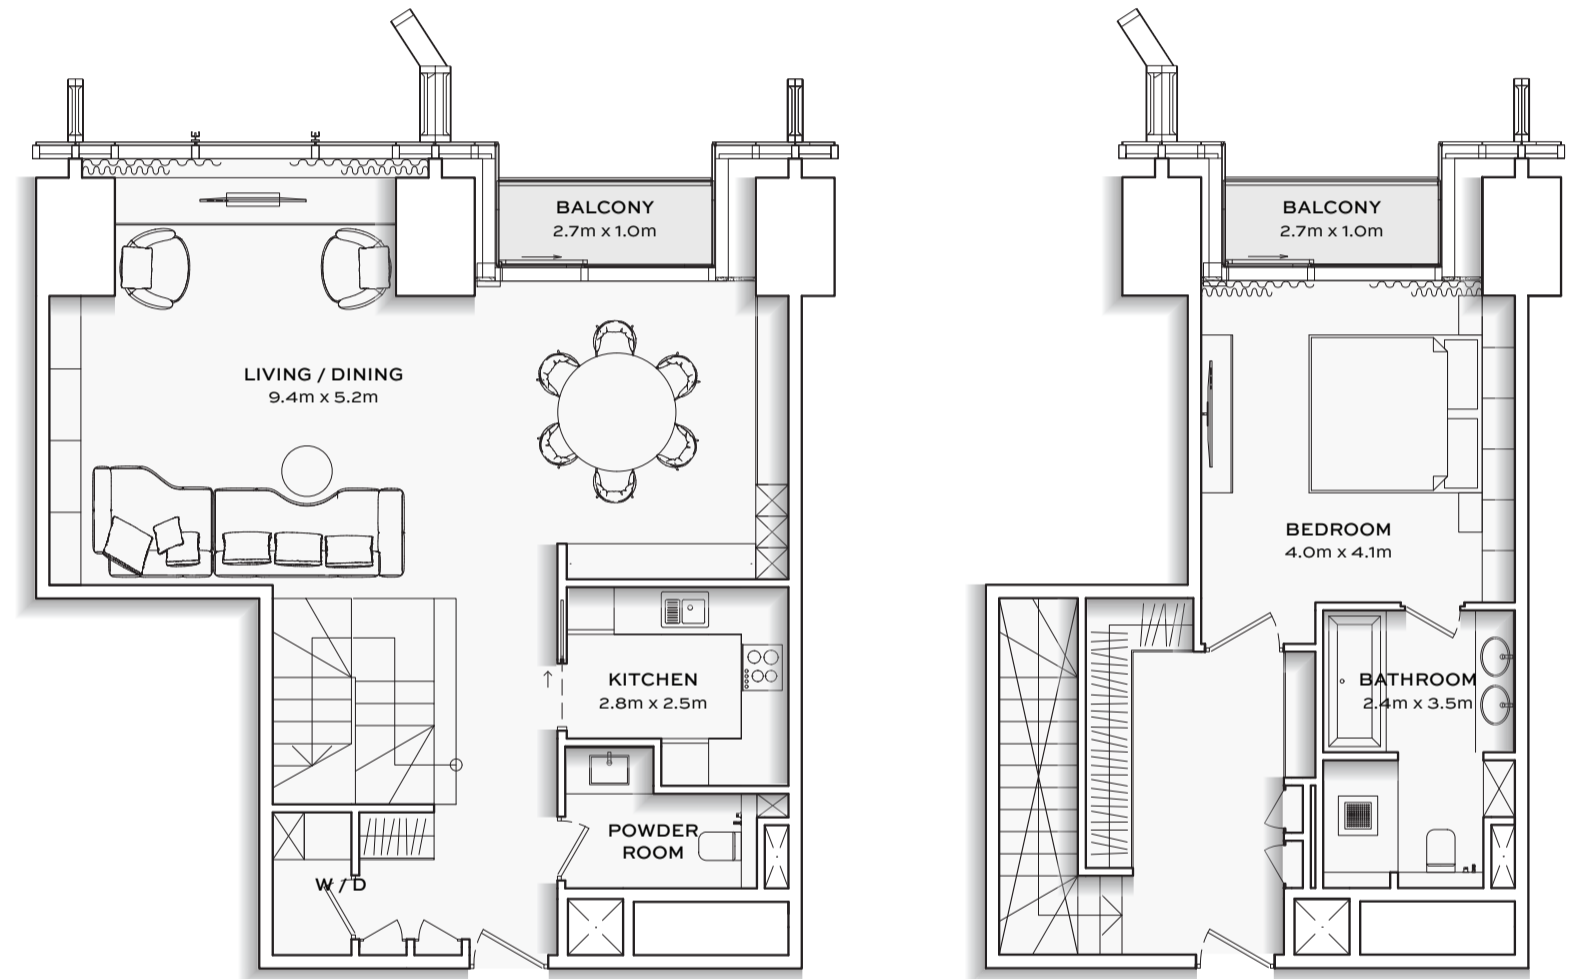

FLOOR PLAN

1 BEDROOM PENTHOUSE

FLOOR 72-87

LOWER FLOOR

UPPER FLOOR

APT. AREA : 1,362 SQ.FT
TOTAL AREA : 1,426 SQ.FT

TYPICAL UNITS