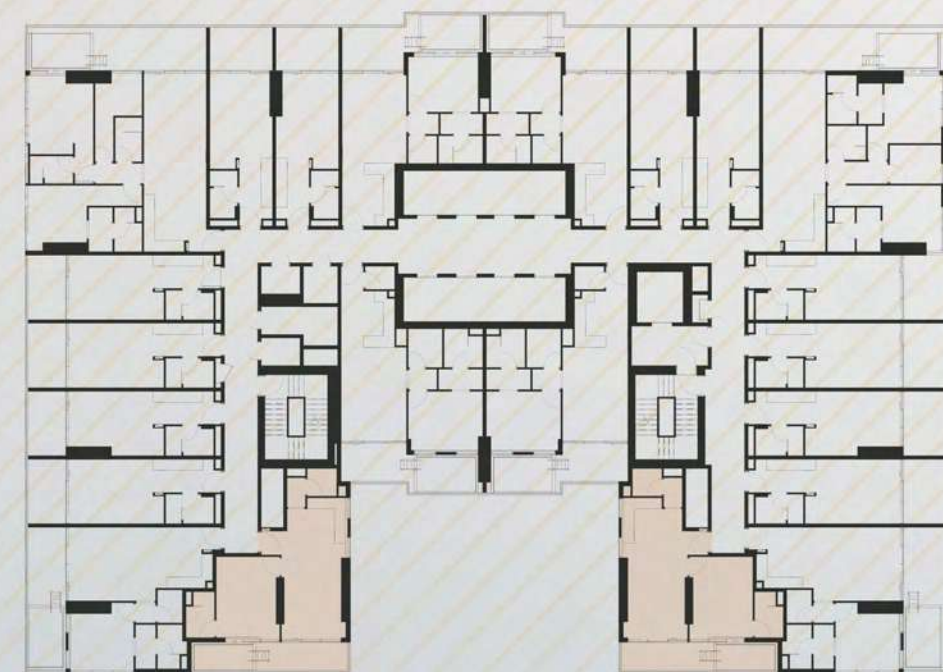

EMPIRE LAKEVIEWS

L I W A N

1 BHK with Pool

- 1 Bedroom
- Living Area
- Balcony
- Private Pool

Size Range : 753.80 - 754.12