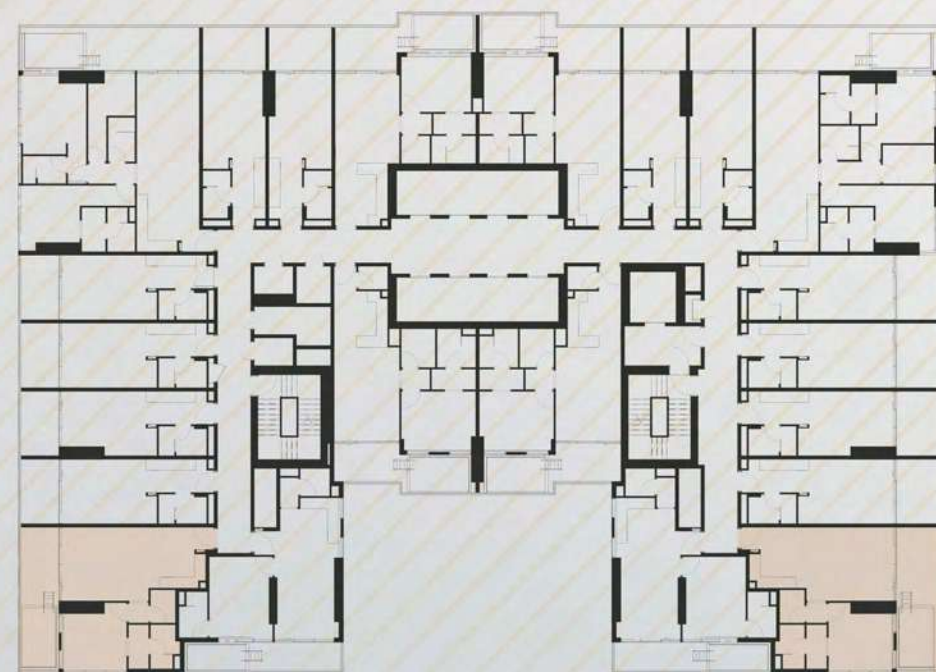

EMPIRE LAKEVIEWS

L I W A N

1 BHK with Pool

- 1 Bedroom
- Living Area
- Balcony
- Private Pool

Size Range : 804.28 - 830.11