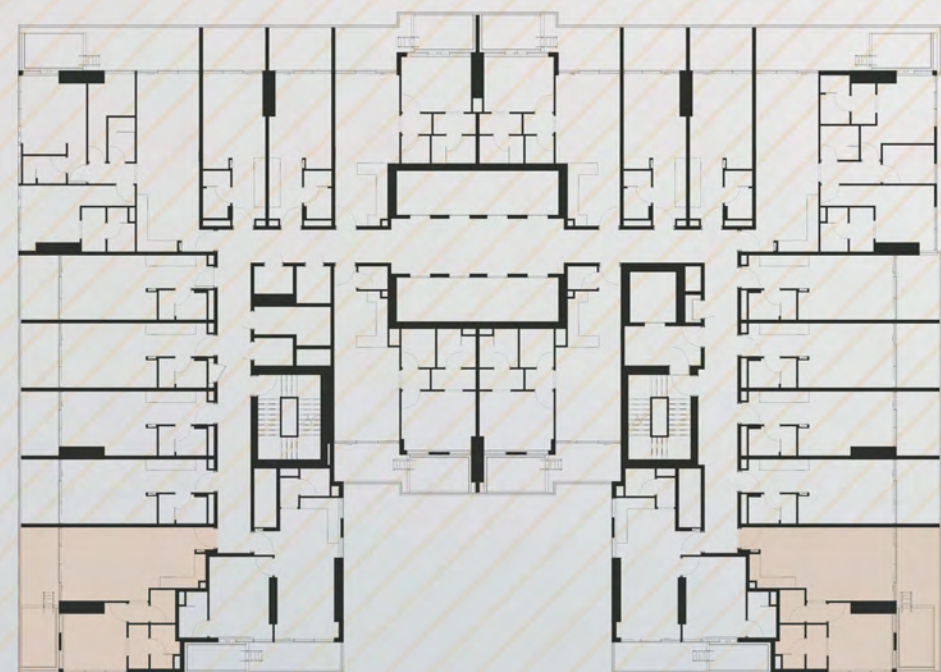

EMPIRE LAKEVIEWS

L I W A N

1 BHK Without Pool

- 1 Bedroom
- Living Area
- Balcony
- Kitchen

Size Range : 804.28 - 830.11