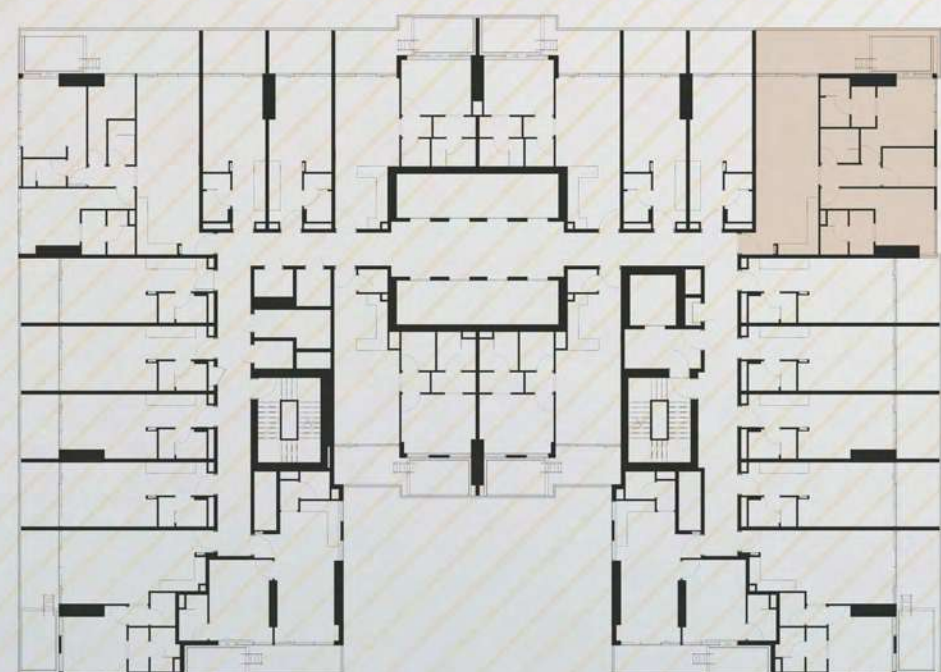

EMPIRE LAKEVIEWS

L I W A N

2 BHK with Pool

- 2 Bedrooms
- Living Area
- Maid Room
- Private Pool

Size Range : 1328.00