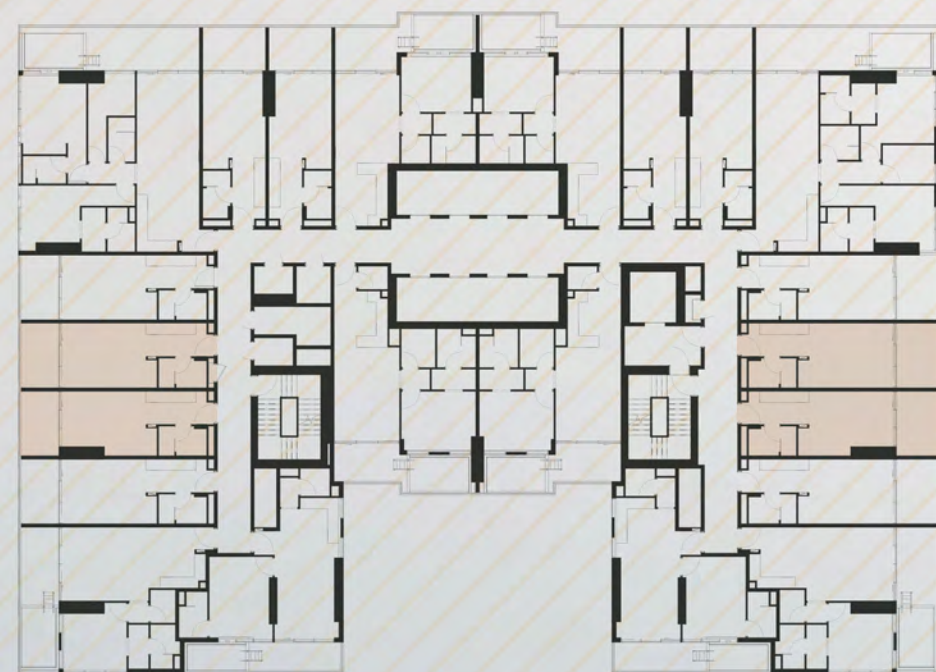

EMPIRE LAKEVIEWS

L I W A N

STUDIO with Pool

- Bedroom
- Kitchen
- Bath
- Private Pool

Size Range : 407.09 - 425.39