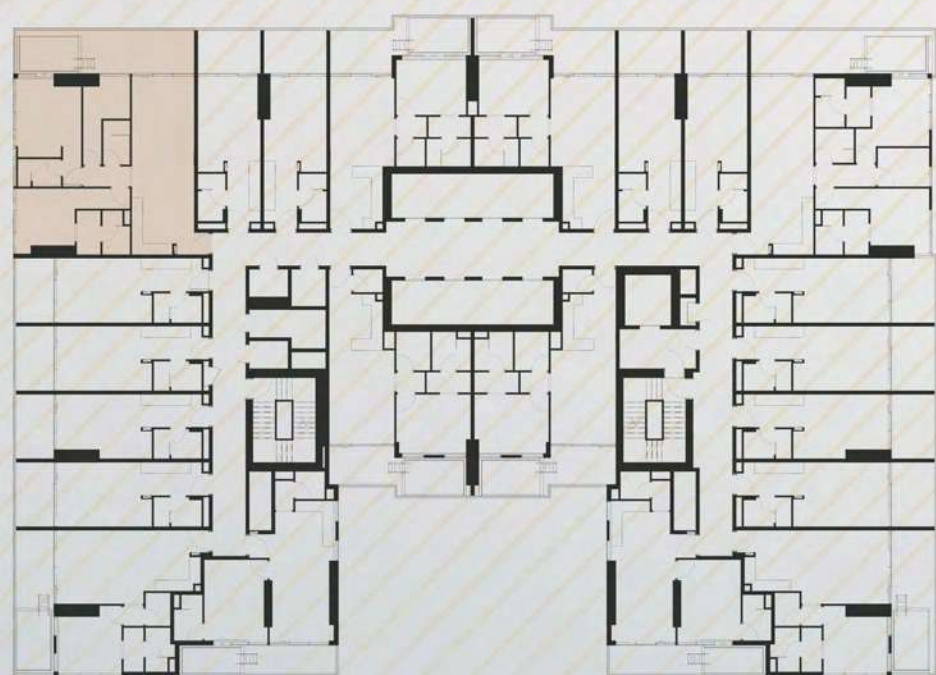

EMPIRE LAKEVIEWS

L I W A N

2 BHK with Pool

- 2 Bedrooms
- Living Area
- Maid Room
- Private Pool

Size Range : 1319.66