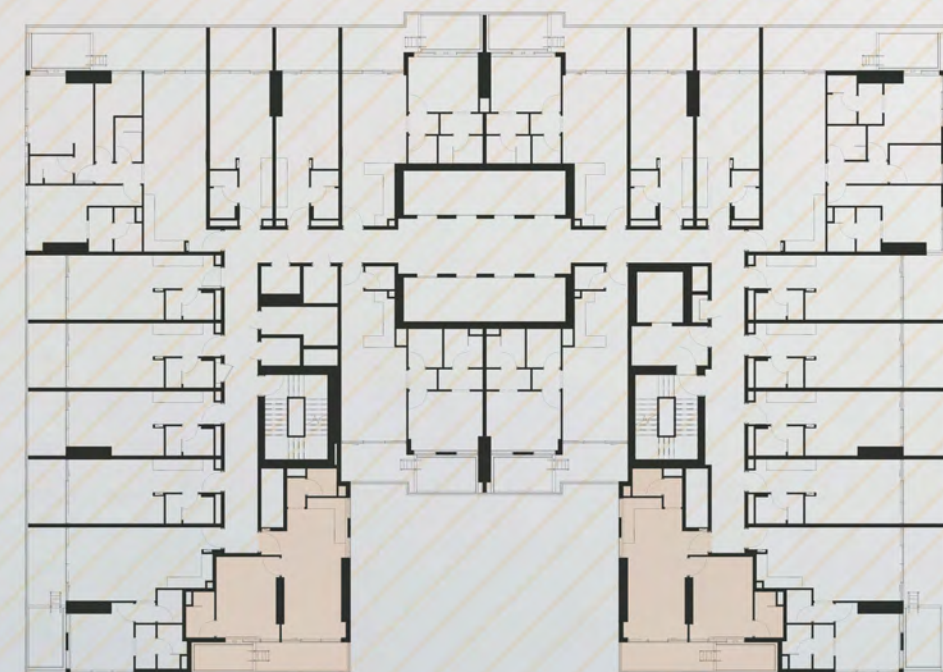

EMPIRE LAKEVIEWS

L I W A N

1 BHK Without Pool

- 1 Bedroom
- Living Area
- Balcony
- Kitchen

Size Range : 753.80 - 754.12