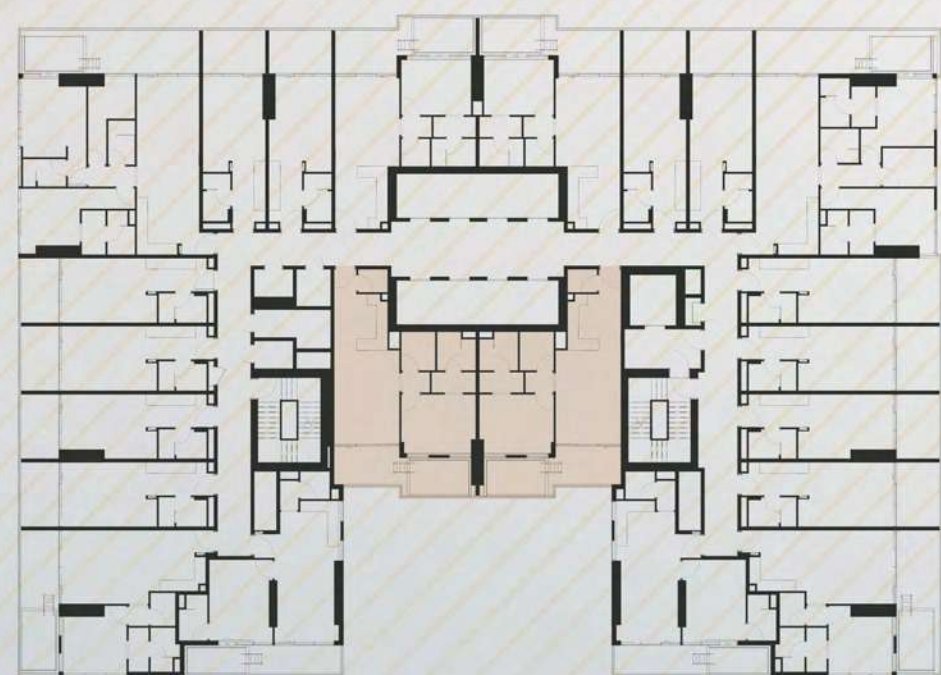

EMPIRE LAKEVIEWS

L I W A N

1 BHK with Pool

- 1 Bedroom
- Living Area
- Balcony
- Private Pool

Size Range : 856.70 - 867.14