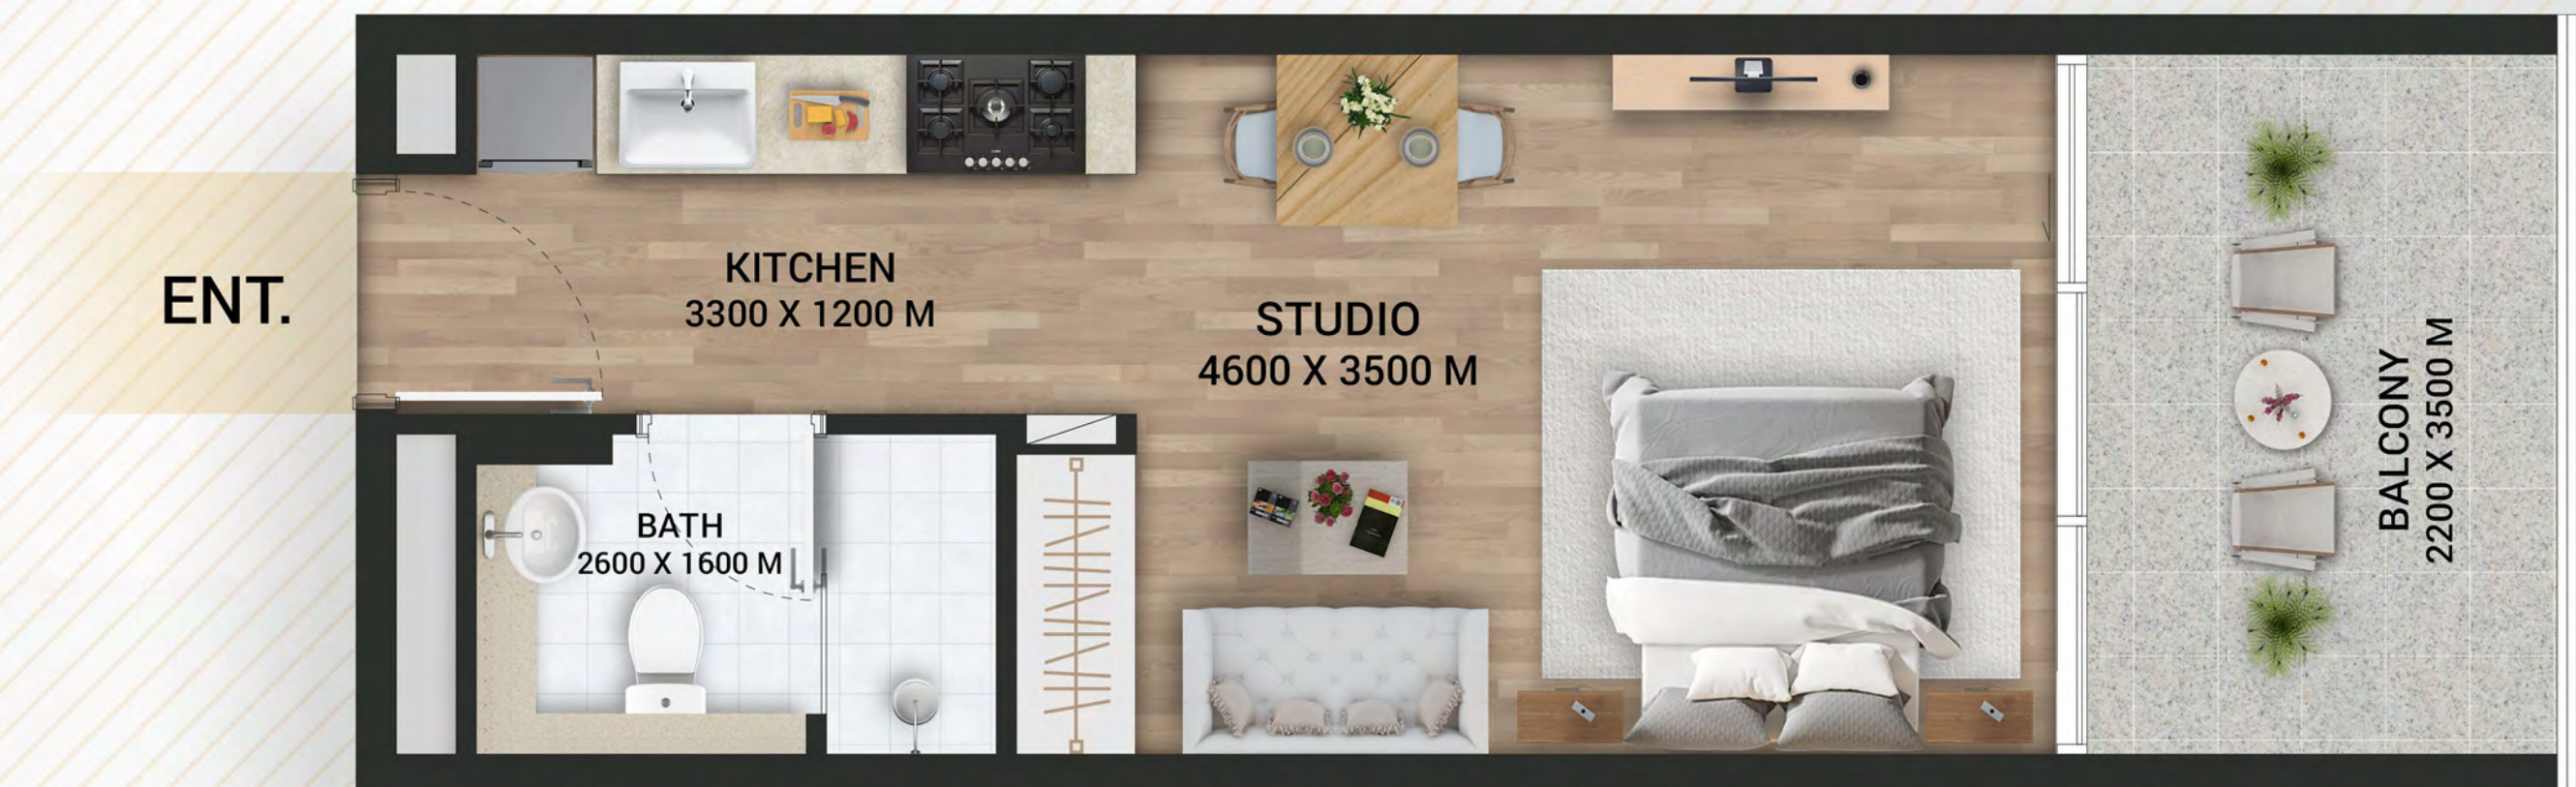

## STUDIO Without Pool

- Bedroom
- Kitchen
- Bath
- Balcony

Size Range : 410.75 - 432.60

## STUDIO with Pool

- Bedroom
- Kitchen
- Bath
- Private Pool

Size Range : 407.09 - 425.39