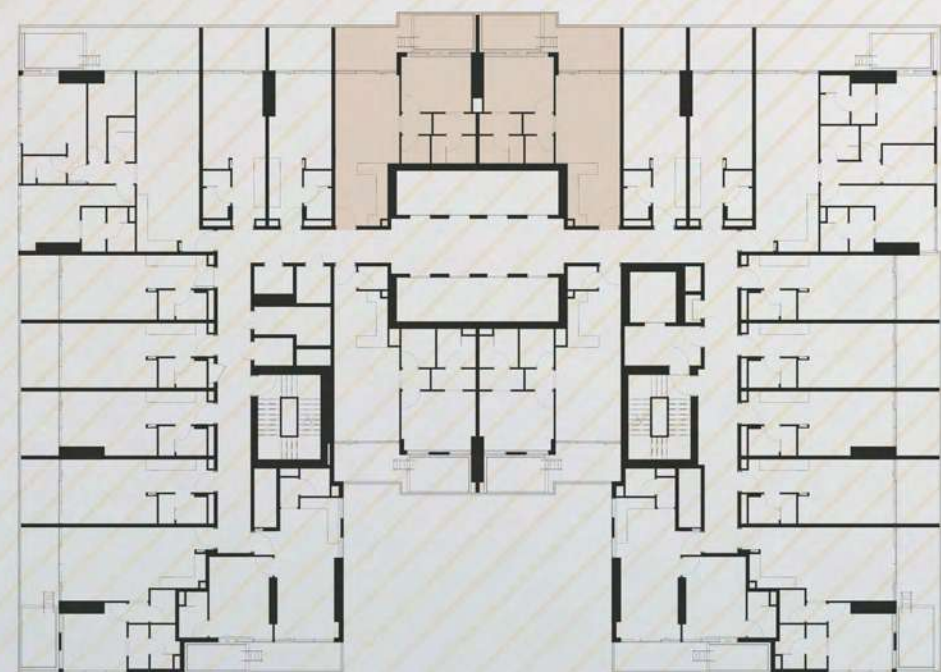

EMPIRE LAKEVIEWS

L I W A N

1 BHK with Pool

- 1 Bedroom
- Living Area
- Private Pool
- Balcony

Size Range : 789.86 - 789.96