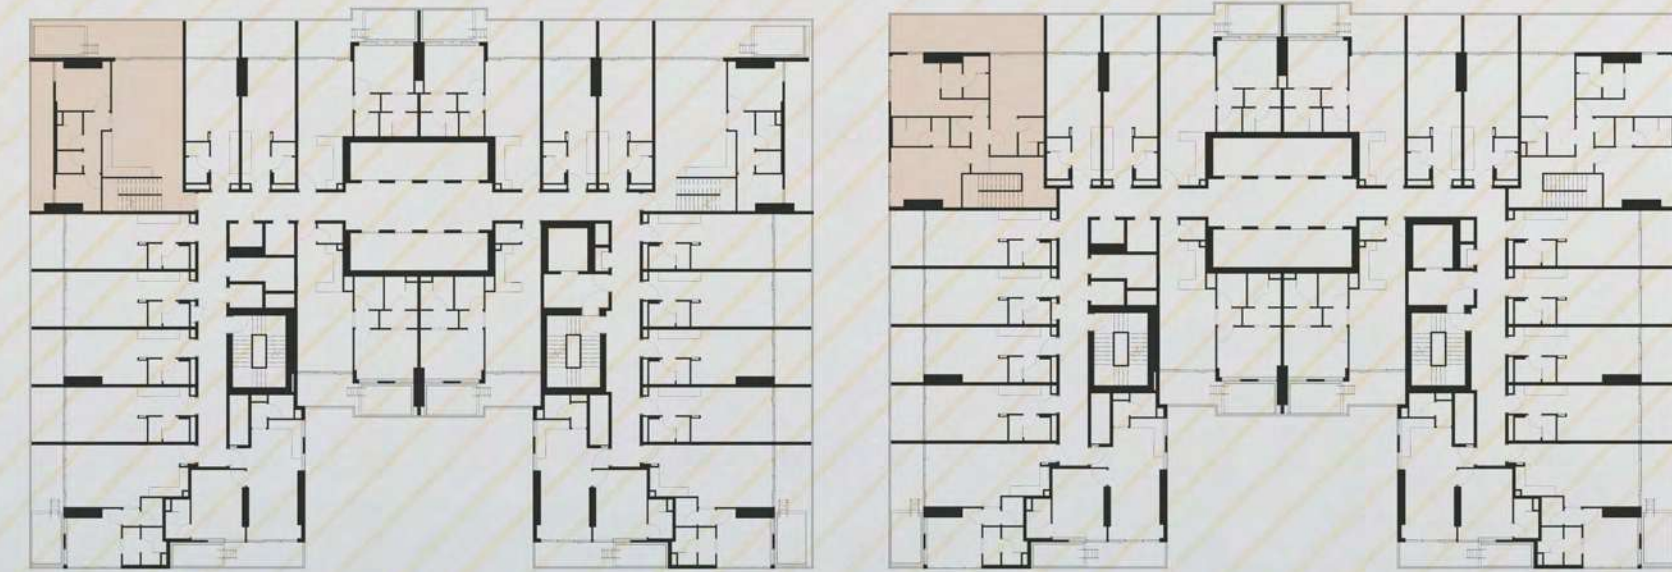

UPPER LEVEL

EMPIRE LAKEVIEWS

L I W A N

3 BHK Duplex with Pool

- 3 Bedrooms
- Living Area
- Maid Room
- Large Balcony
- Private Pool

Size Range : 2633.71

LOWER LEVEL