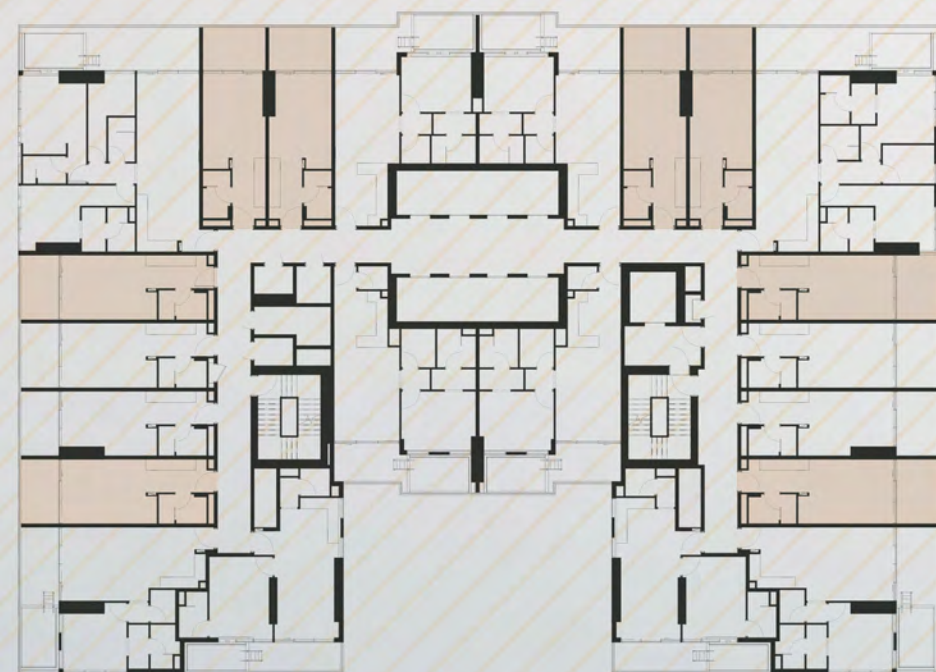

## STUDIO Without Pool

- Bedroom
- Kitchen
- Bath
- Balcony

Size Range : 410.75 - 432.60