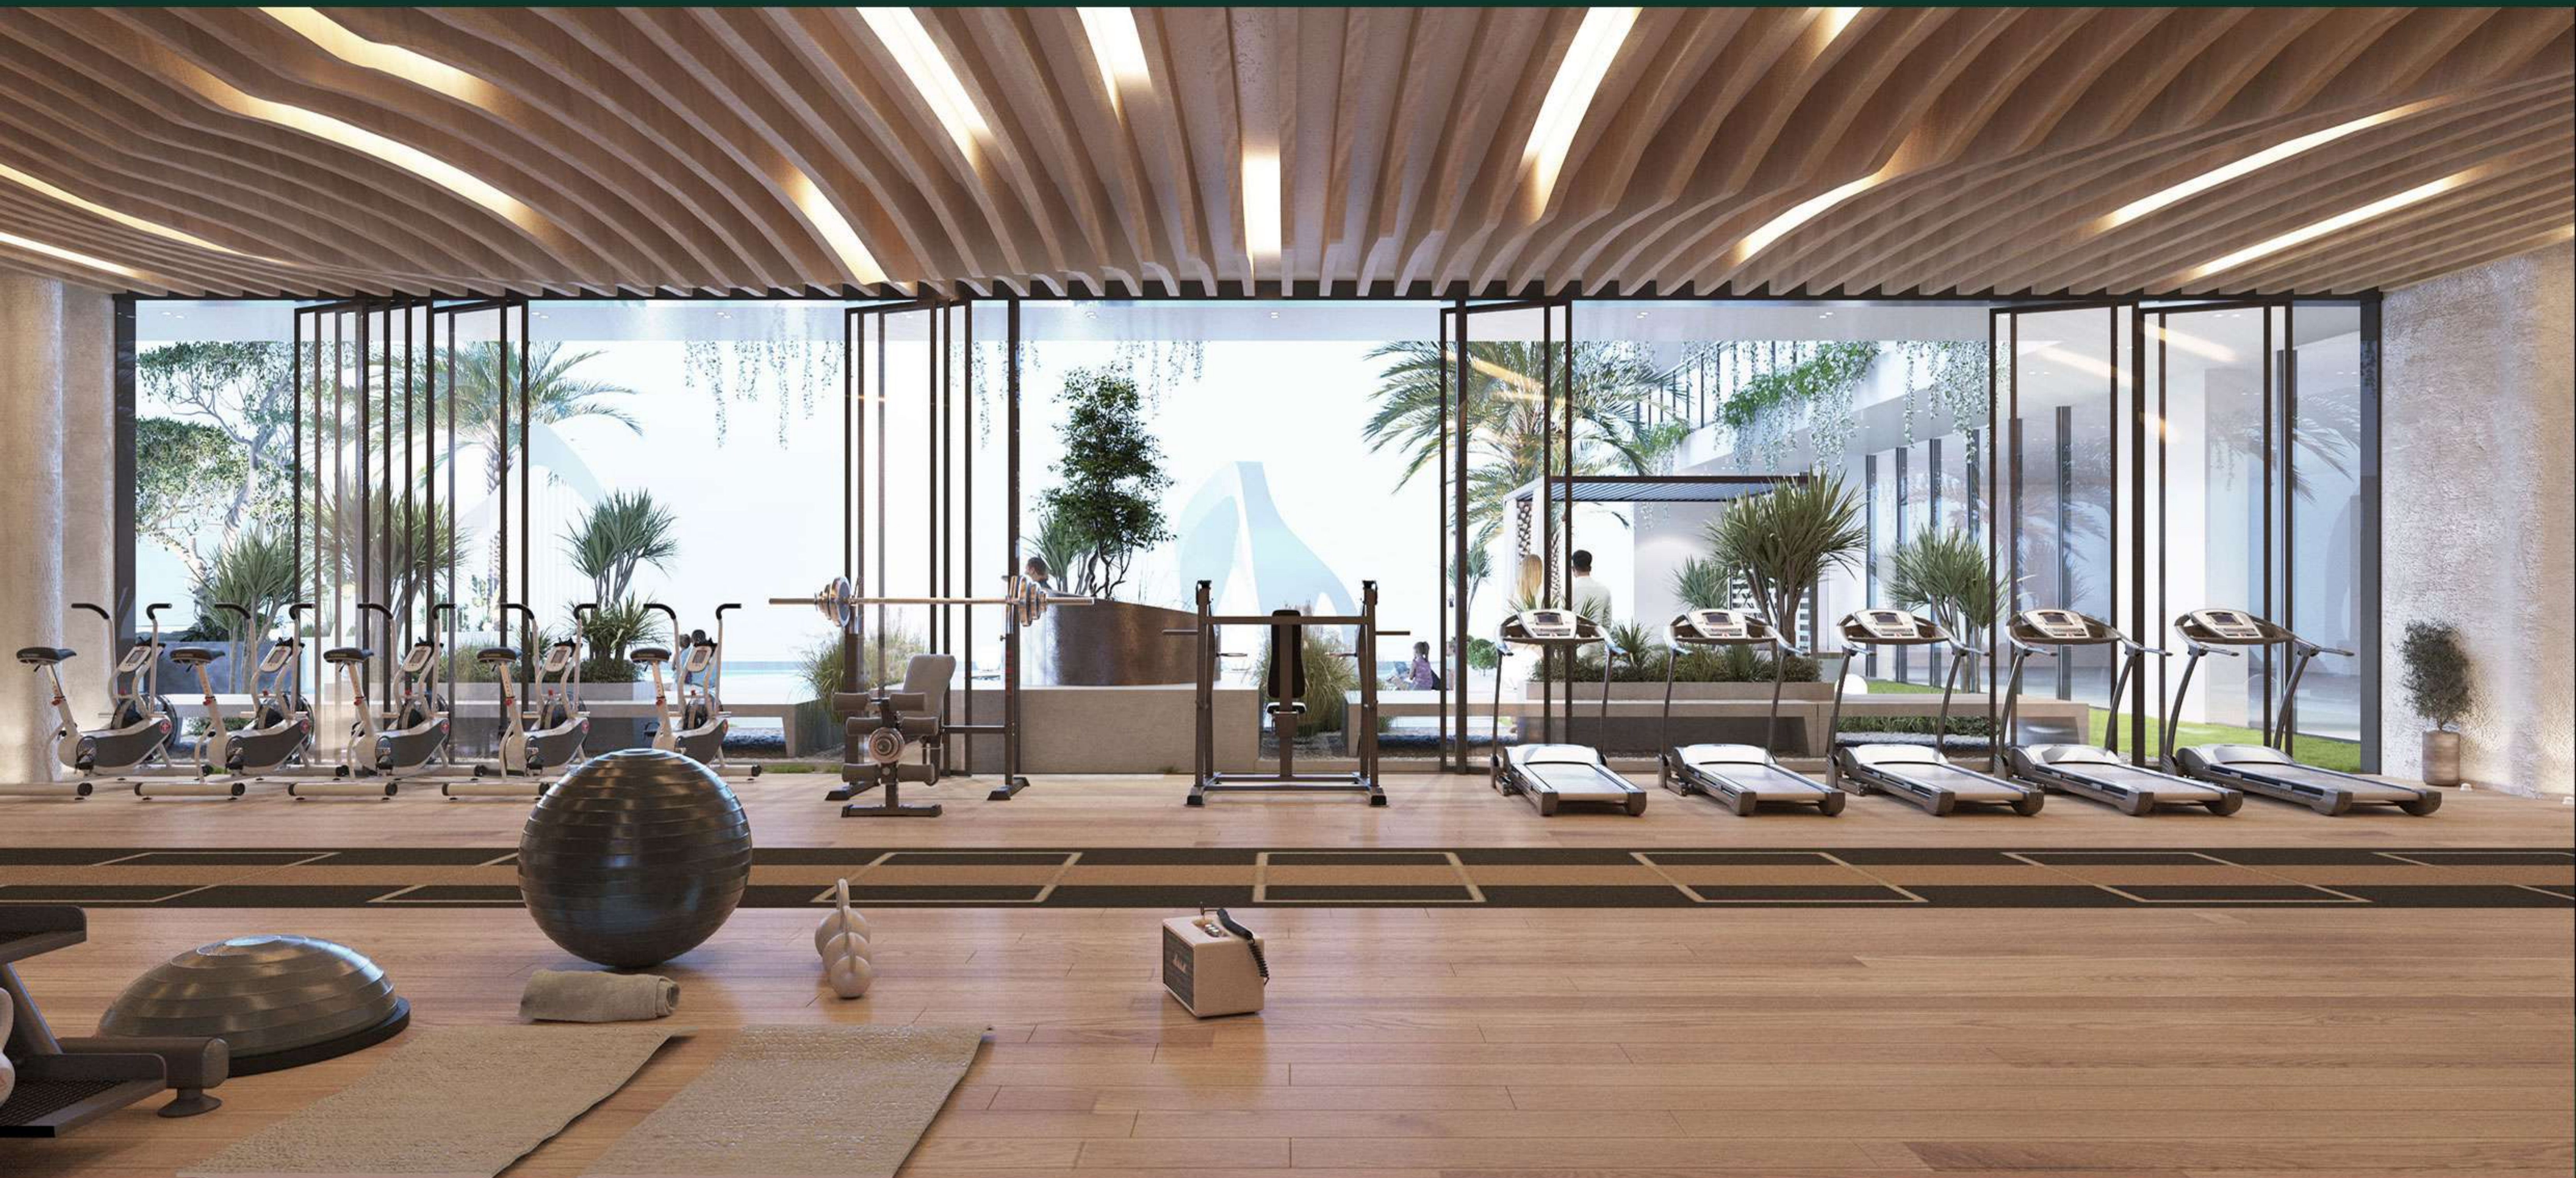

Sky Vista

By Peace Homes Development

Welcome to Sky Vista, where luxury living takes center stage in Dubai's Jumeirah Village Circle. These meticulously designed residences redefine opulence, offering fully furnished 2-bedroom and 3-bedroom homes. Immerse yourself in luxury, where every detail contributes to an unmatched living experience

Infinity Pool

Immerse yourself in community and relaxation at our inviting common pool area. Perfect for unwinding and socializing with neighbors against the backdrop of stunning skyline views

Spa

Rejuvenate your mind, body, and spirit at our luxurious spa facilities. Indulge in a range of treatments and therapies designed to melt away stress and leave you feeling refreshed and revitalized