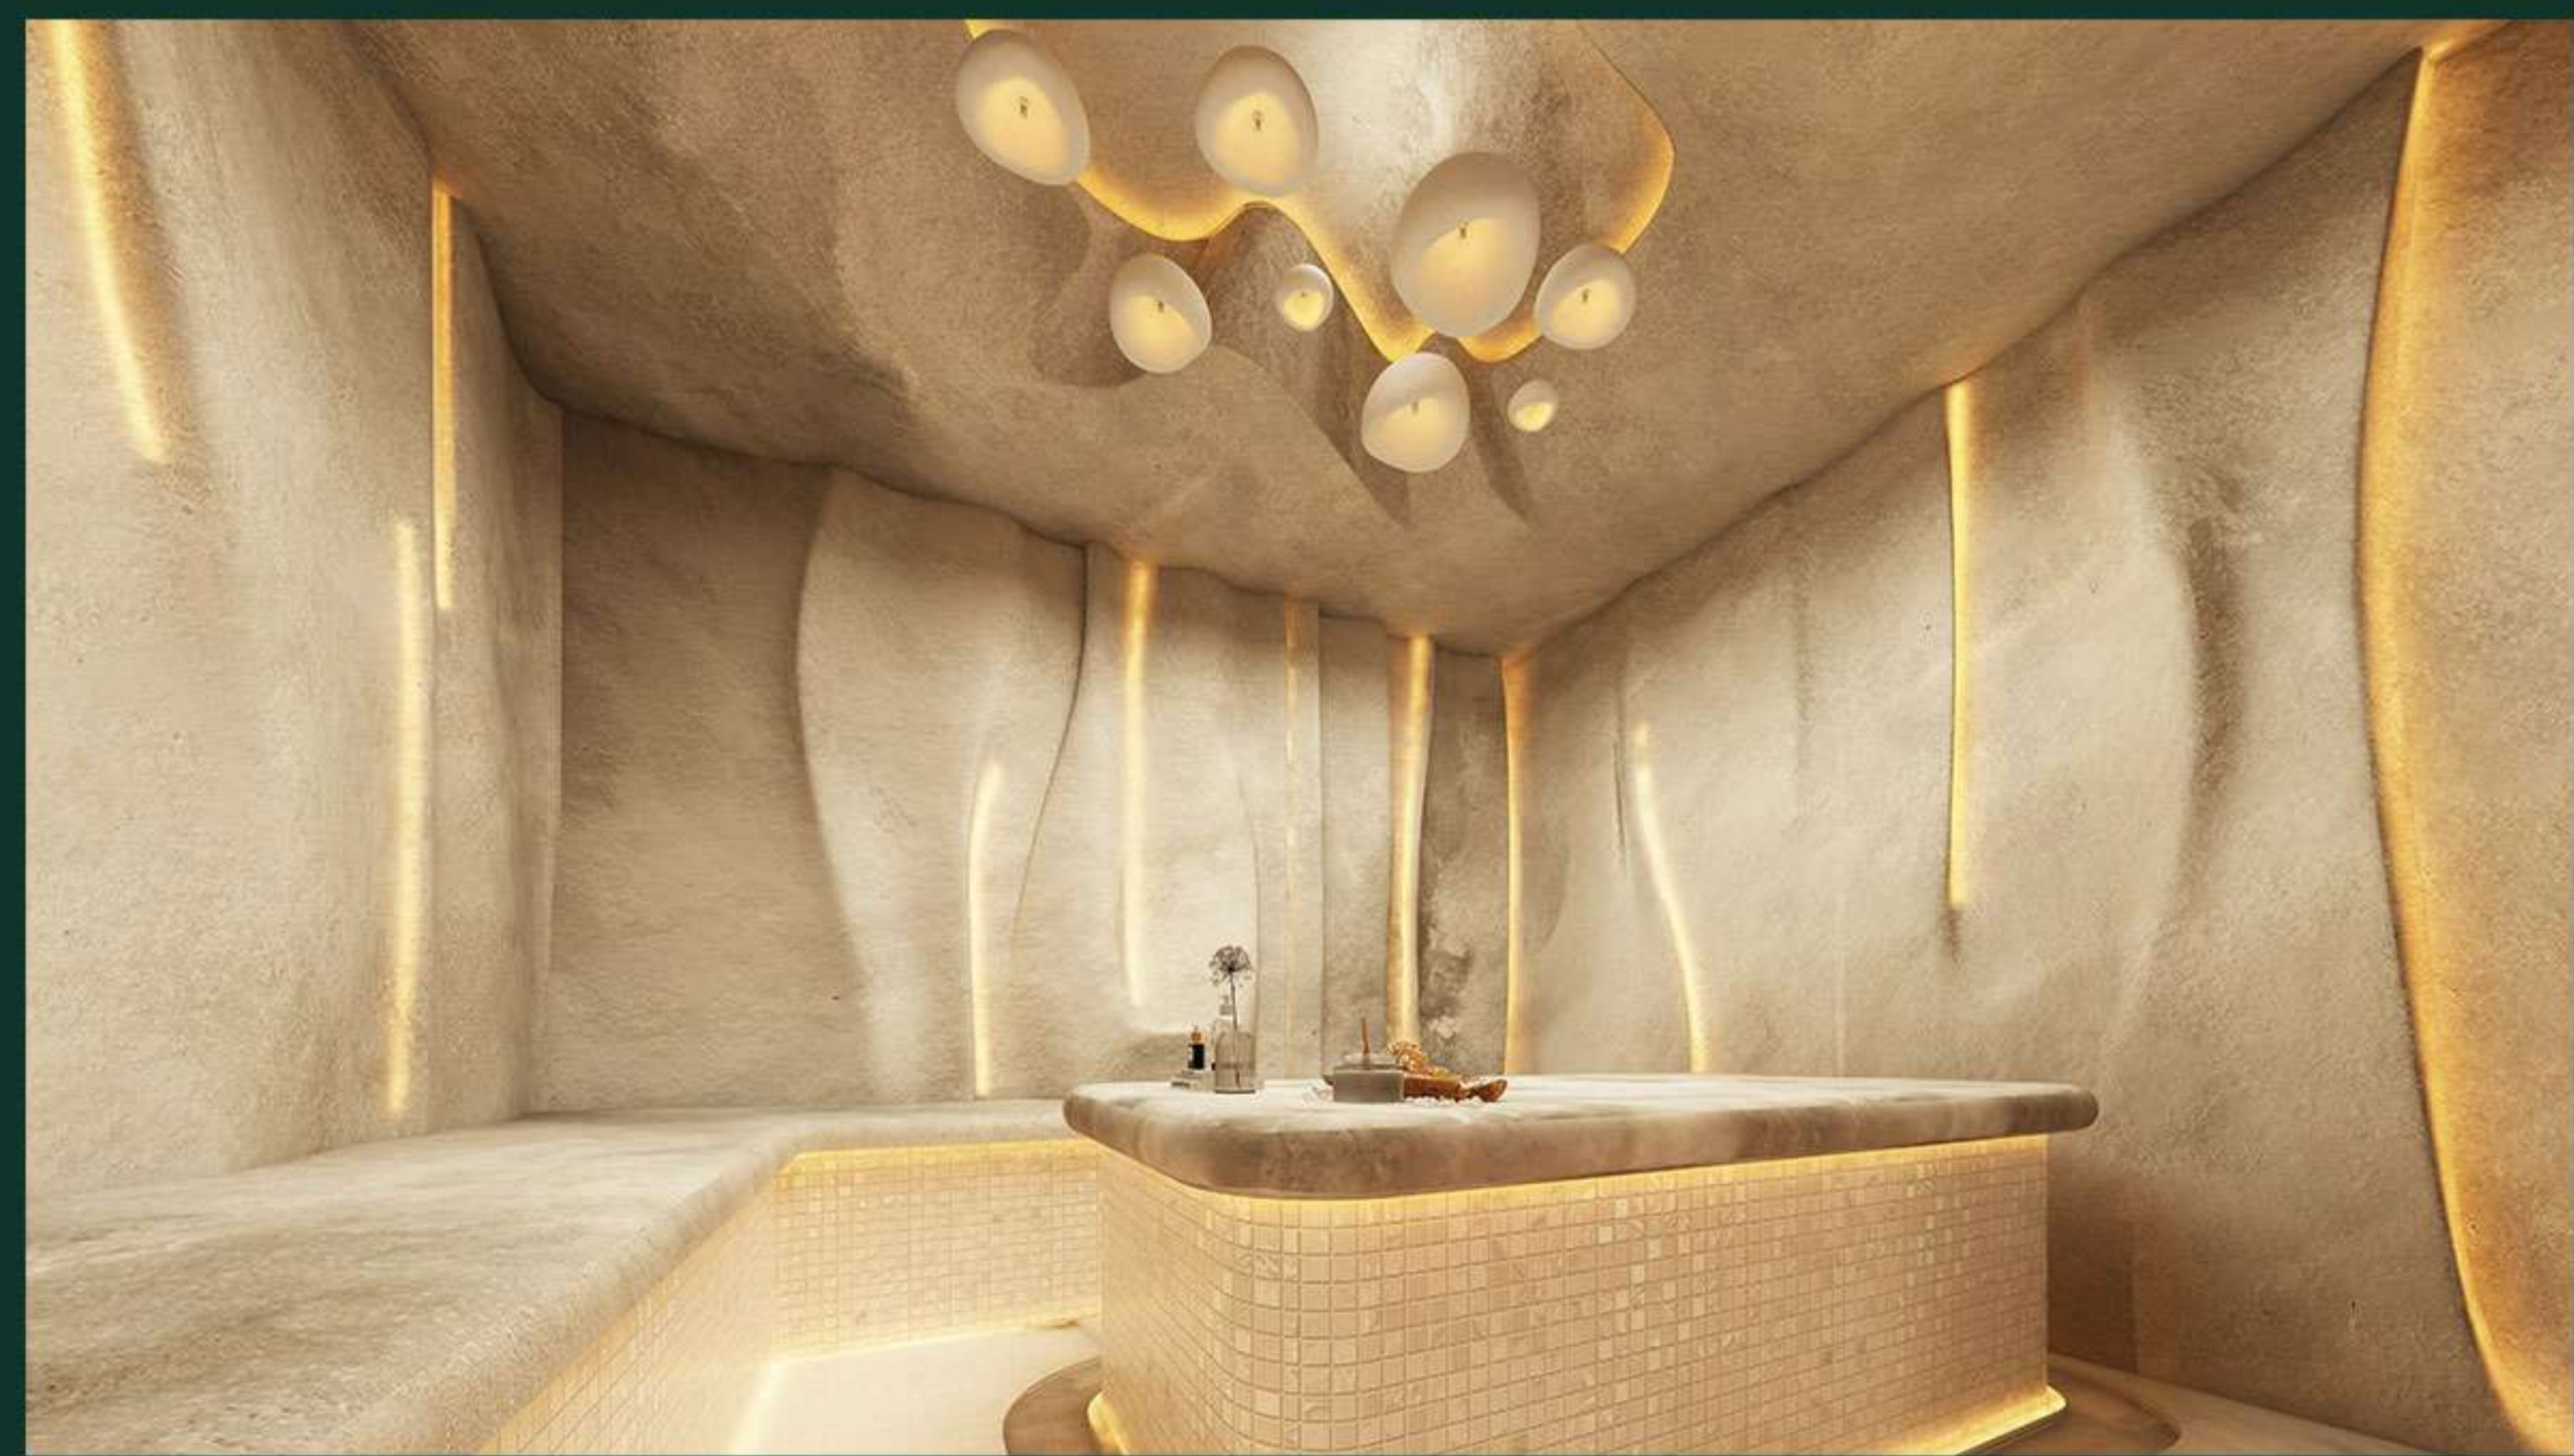

Sky Vista

By Peace Homes Development

Welcome to Sky Vista, where luxury living takes center stage in Dubai's Jumeirah Village Circle. These meticulously designed residences redefine opulence, offering fully furnished 2-bedroom and 3-bedroom homes. Immerse yourself in luxury, where every detail contributes to an unmatched living experience

Infinity Pool

Immerse yourself in community and relaxation at our inviting common pool area. Perfect for unwinding and socializing with neighbors against the backdrop of stunning skyline views

Spa

Rejuvenate your mind, body, and spirit at our luxurious spa facilities. Indulge in a range of treatments and therapies designed to melt away stress and leave you feeling refreshed and revitalized