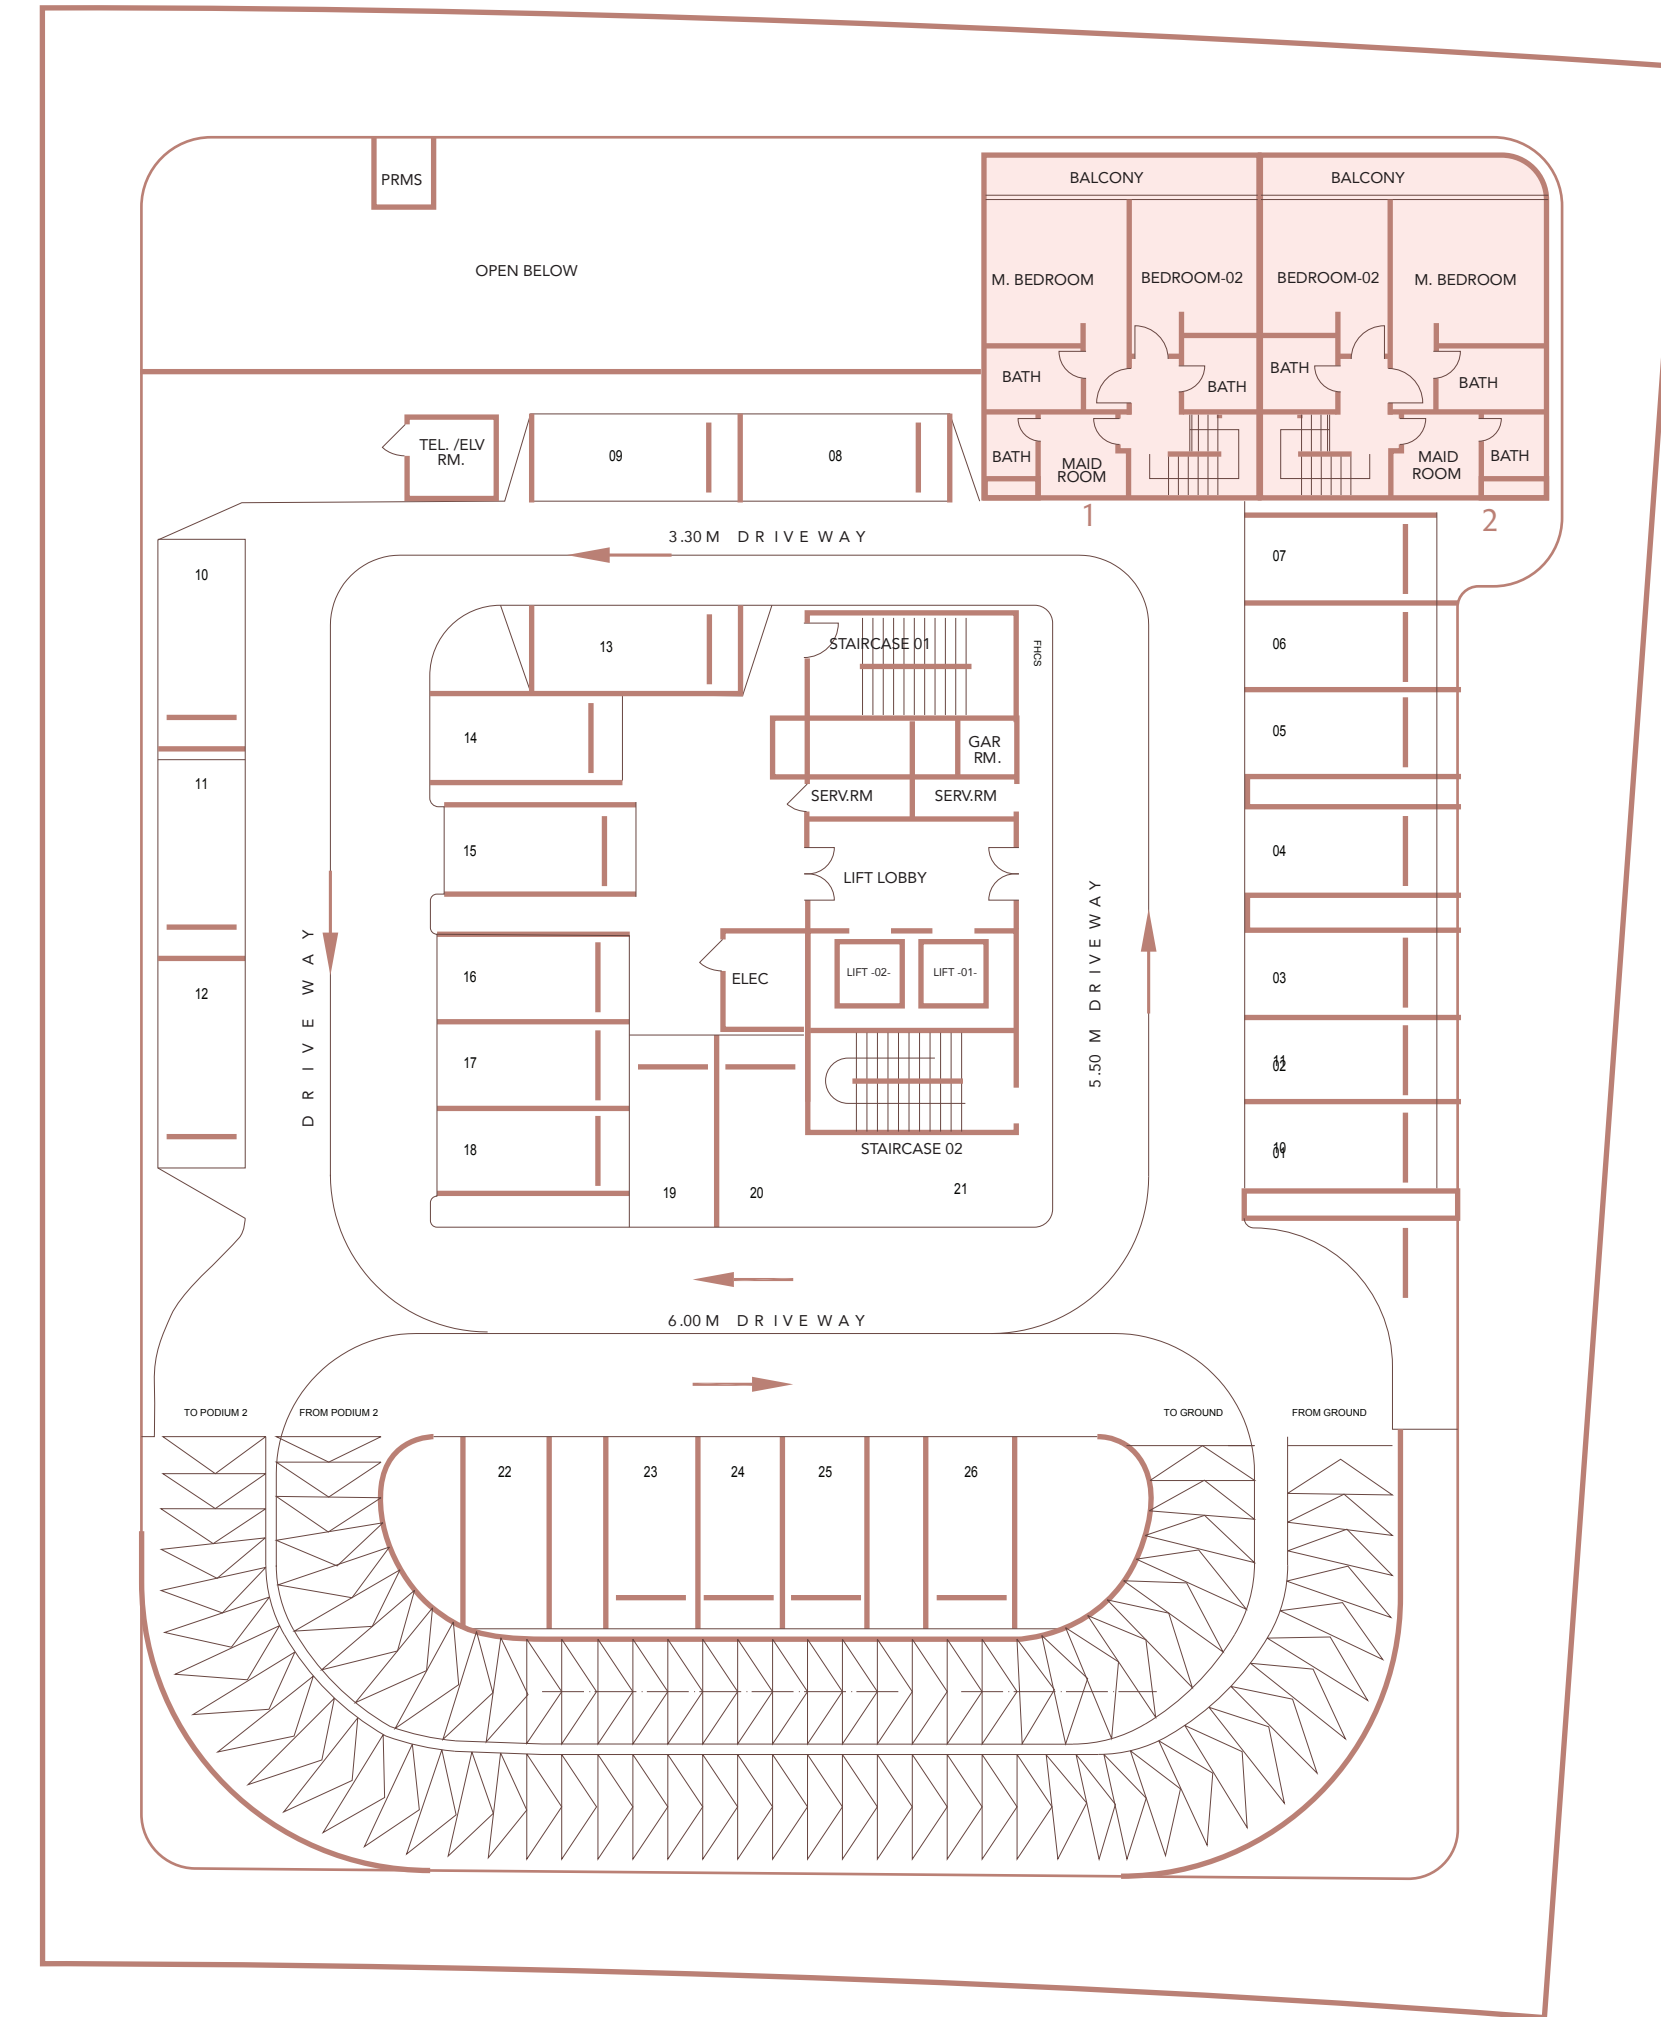

SUNSET BAY 2

1ST PODIUM FLOOR

IMTIAZ

3 BEDROOMS DUPLEX TOWNHOUSE