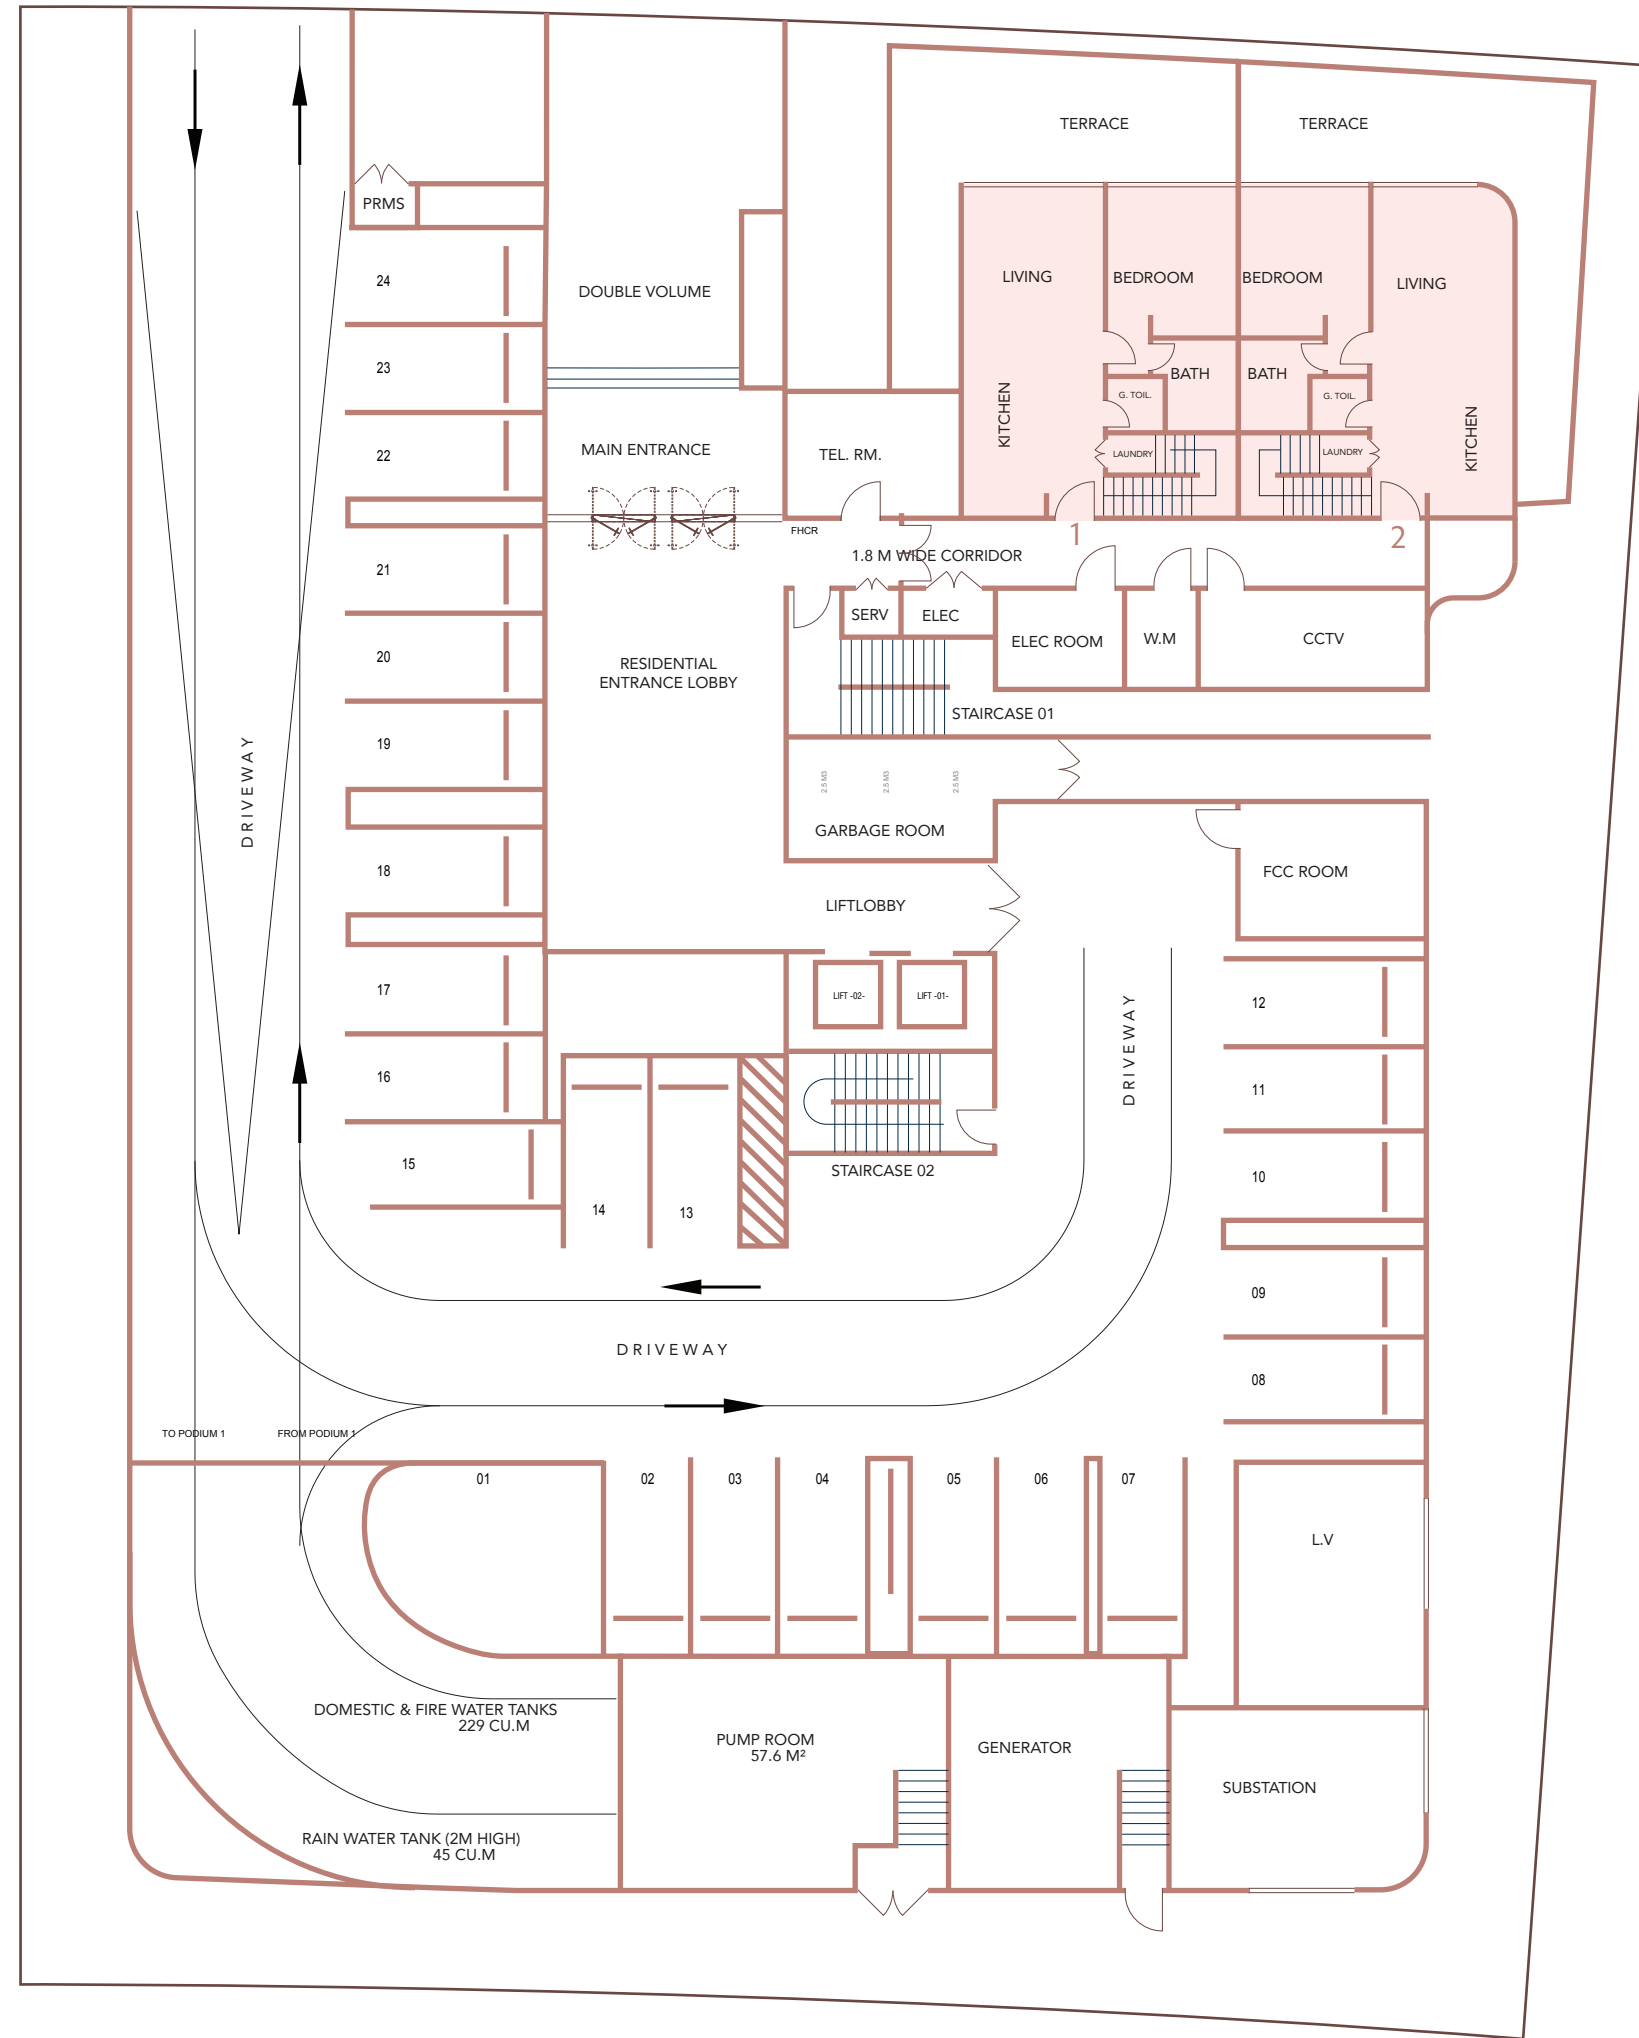

SUNSET BAY 2

AT DUBAI ISLANDS

FLOOR PLAN

IMTIAZ

SUNSET BAY 2

GROUND FLOOR

IMTIAZ

3 BEDROOMS DUPLEX TOWNHOUSE

SUNSET BAY 2

1ST PODIUM FLOOR

IMTIAZ

3 BEDROOMS DUPLEX TOWNHOUSE

SUNSET BAY 2

2ND PODIUM FLOOR

IMTIAZ

- CLUB HOUSE
- GYM

SUNSET BAY 2

1ST FLOOR

IMTIAZ

- 1 BEDROOM
- 2 BEDROOMS

SUNSET BAY 2

2ND, 4TH 6TH & 8TH FLOOR

IMTIAZ

- 1 BEDROOM
- 2 BEDROOMS

SUNSET BAY 2

3RD, 5TH & 7TH FLOOR

IMTIAZ

- 1 BEDROOM
- 2 BEDROOMS

SUNSET BAY 2

ROOFTOP FLOOR

IMTIAZ

SUNSET BAY 2