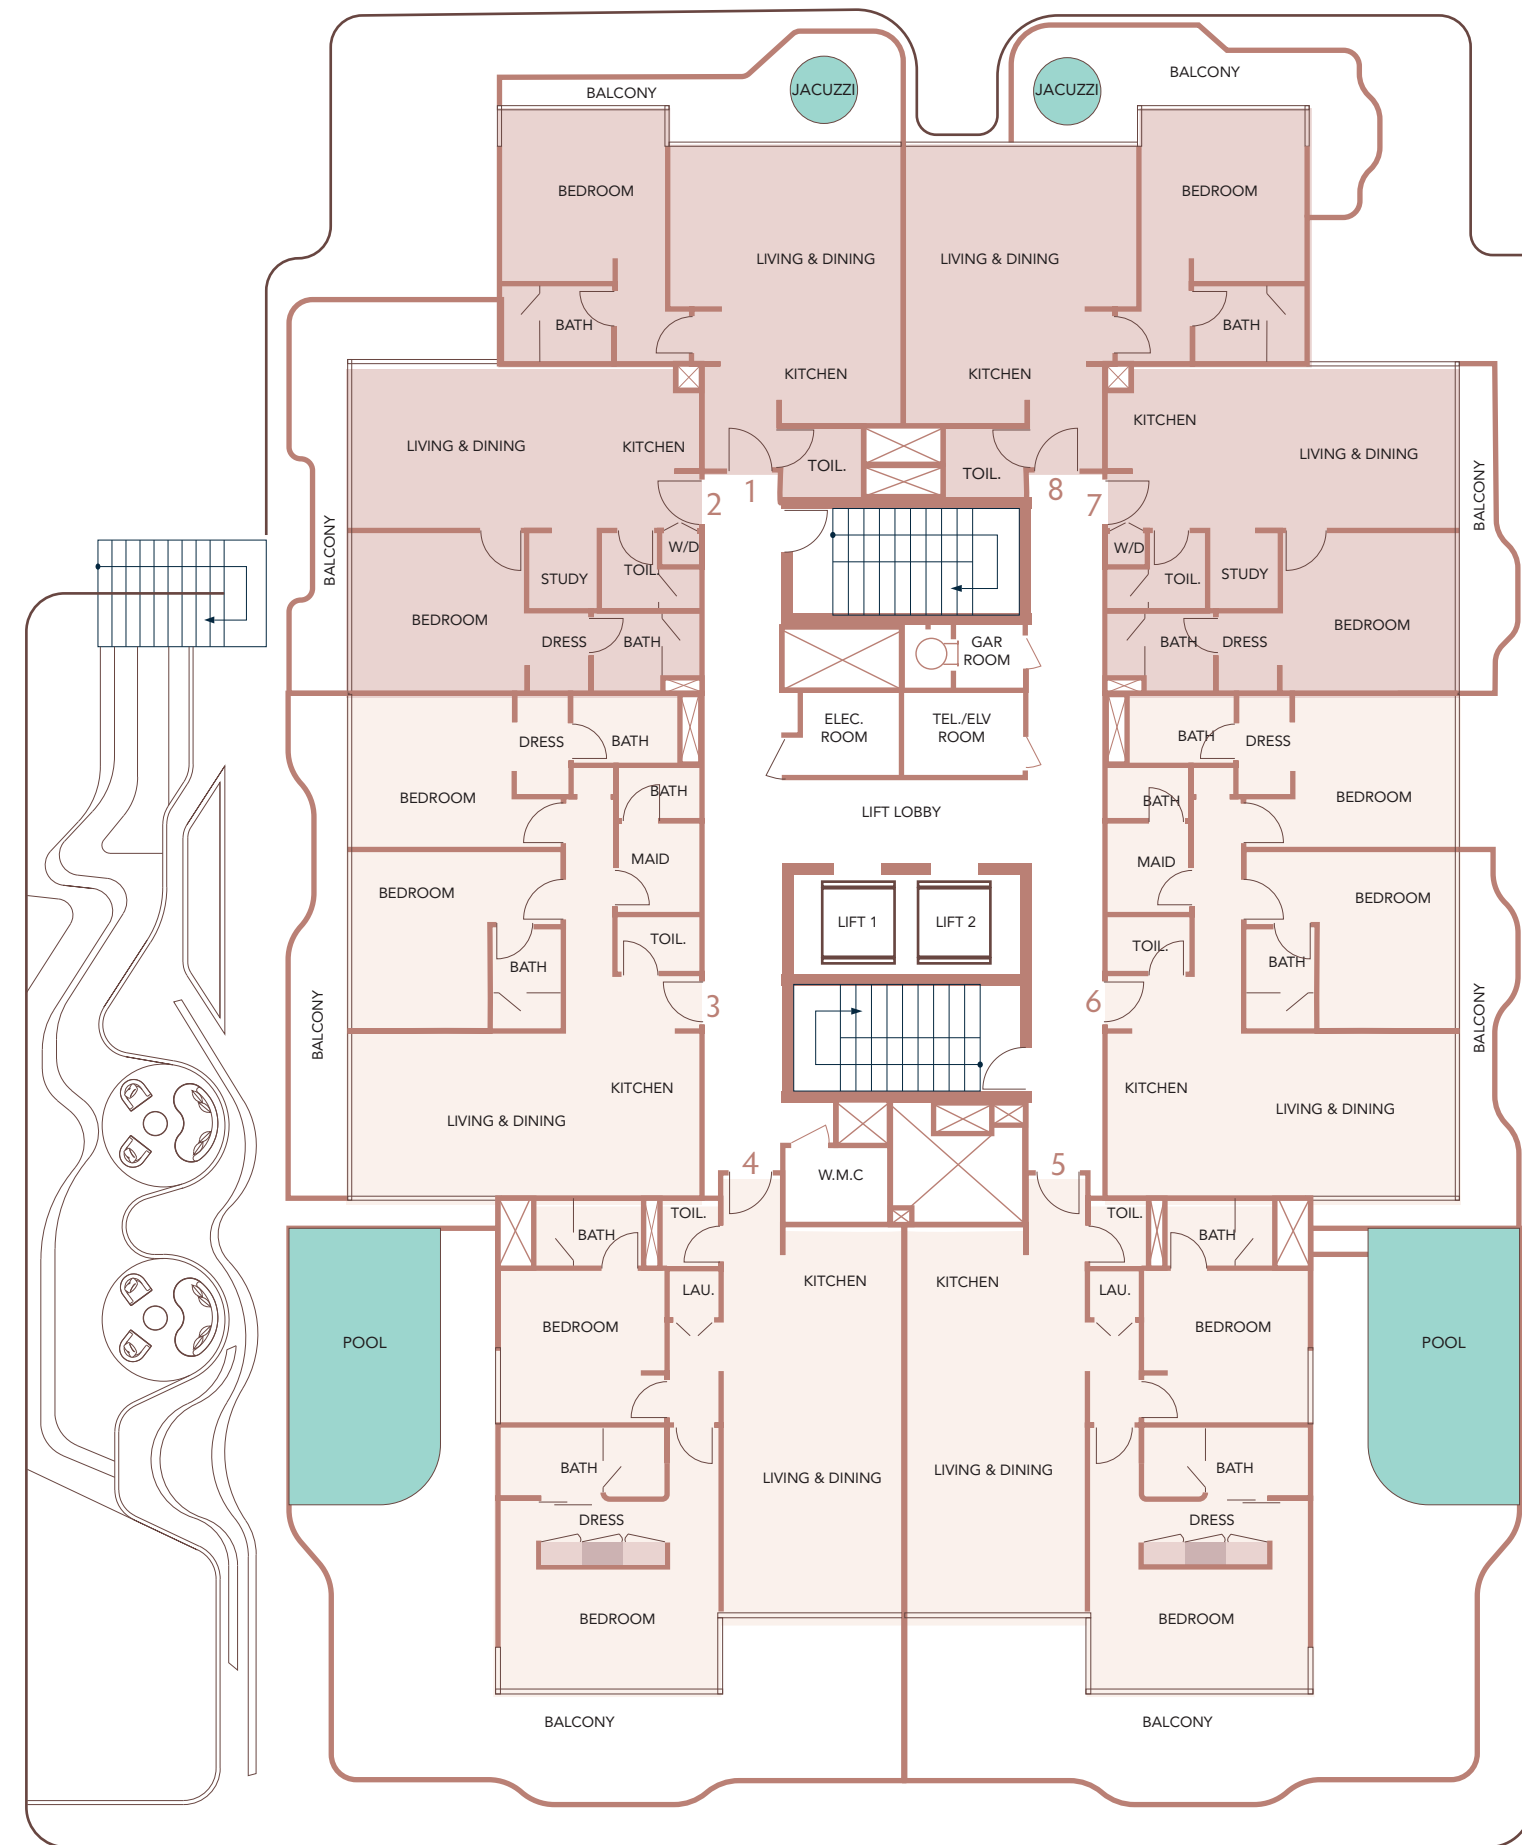

SUNSET BAY 2

AT DUBAI ISLANDS

FLOOR PLAN

IMTIAZ

SUNSET BAY 2

GROUND FLOOR

IMTIAZ

3 BEDROOMS DUPLEX TOWNHOUSE

SUNSET BAY 2

1ST PODIUM FLOOR

IMTIAZ

3 BEDROOMS DUPLEX TOWNHOUSE

SUNSET BAY 2

2ND PODIUM FLOOR

IMTIAZ

- CLUB HOUSE
- GYM

SUNSET BAY 2

1ST FLOOR

IMTIAZ

- 1 BEDROOM
- 2 BEDROOMS

SUNSET BAY 2

2ND, 4TH 6TH & 8TH FLOOR

IMTIAZ

- 1 BEDROOM
- 2 BEDROOMS

SUNSET BAY 2

3RD, 5TH & 7TH FLOOR

IMTIAZ

- 1 BEDROOM
- 2 BEDROOMS

SUNSET BAY 2

ROOFTOP FLOOR

IMTIAZ

SUNSET BAY 2