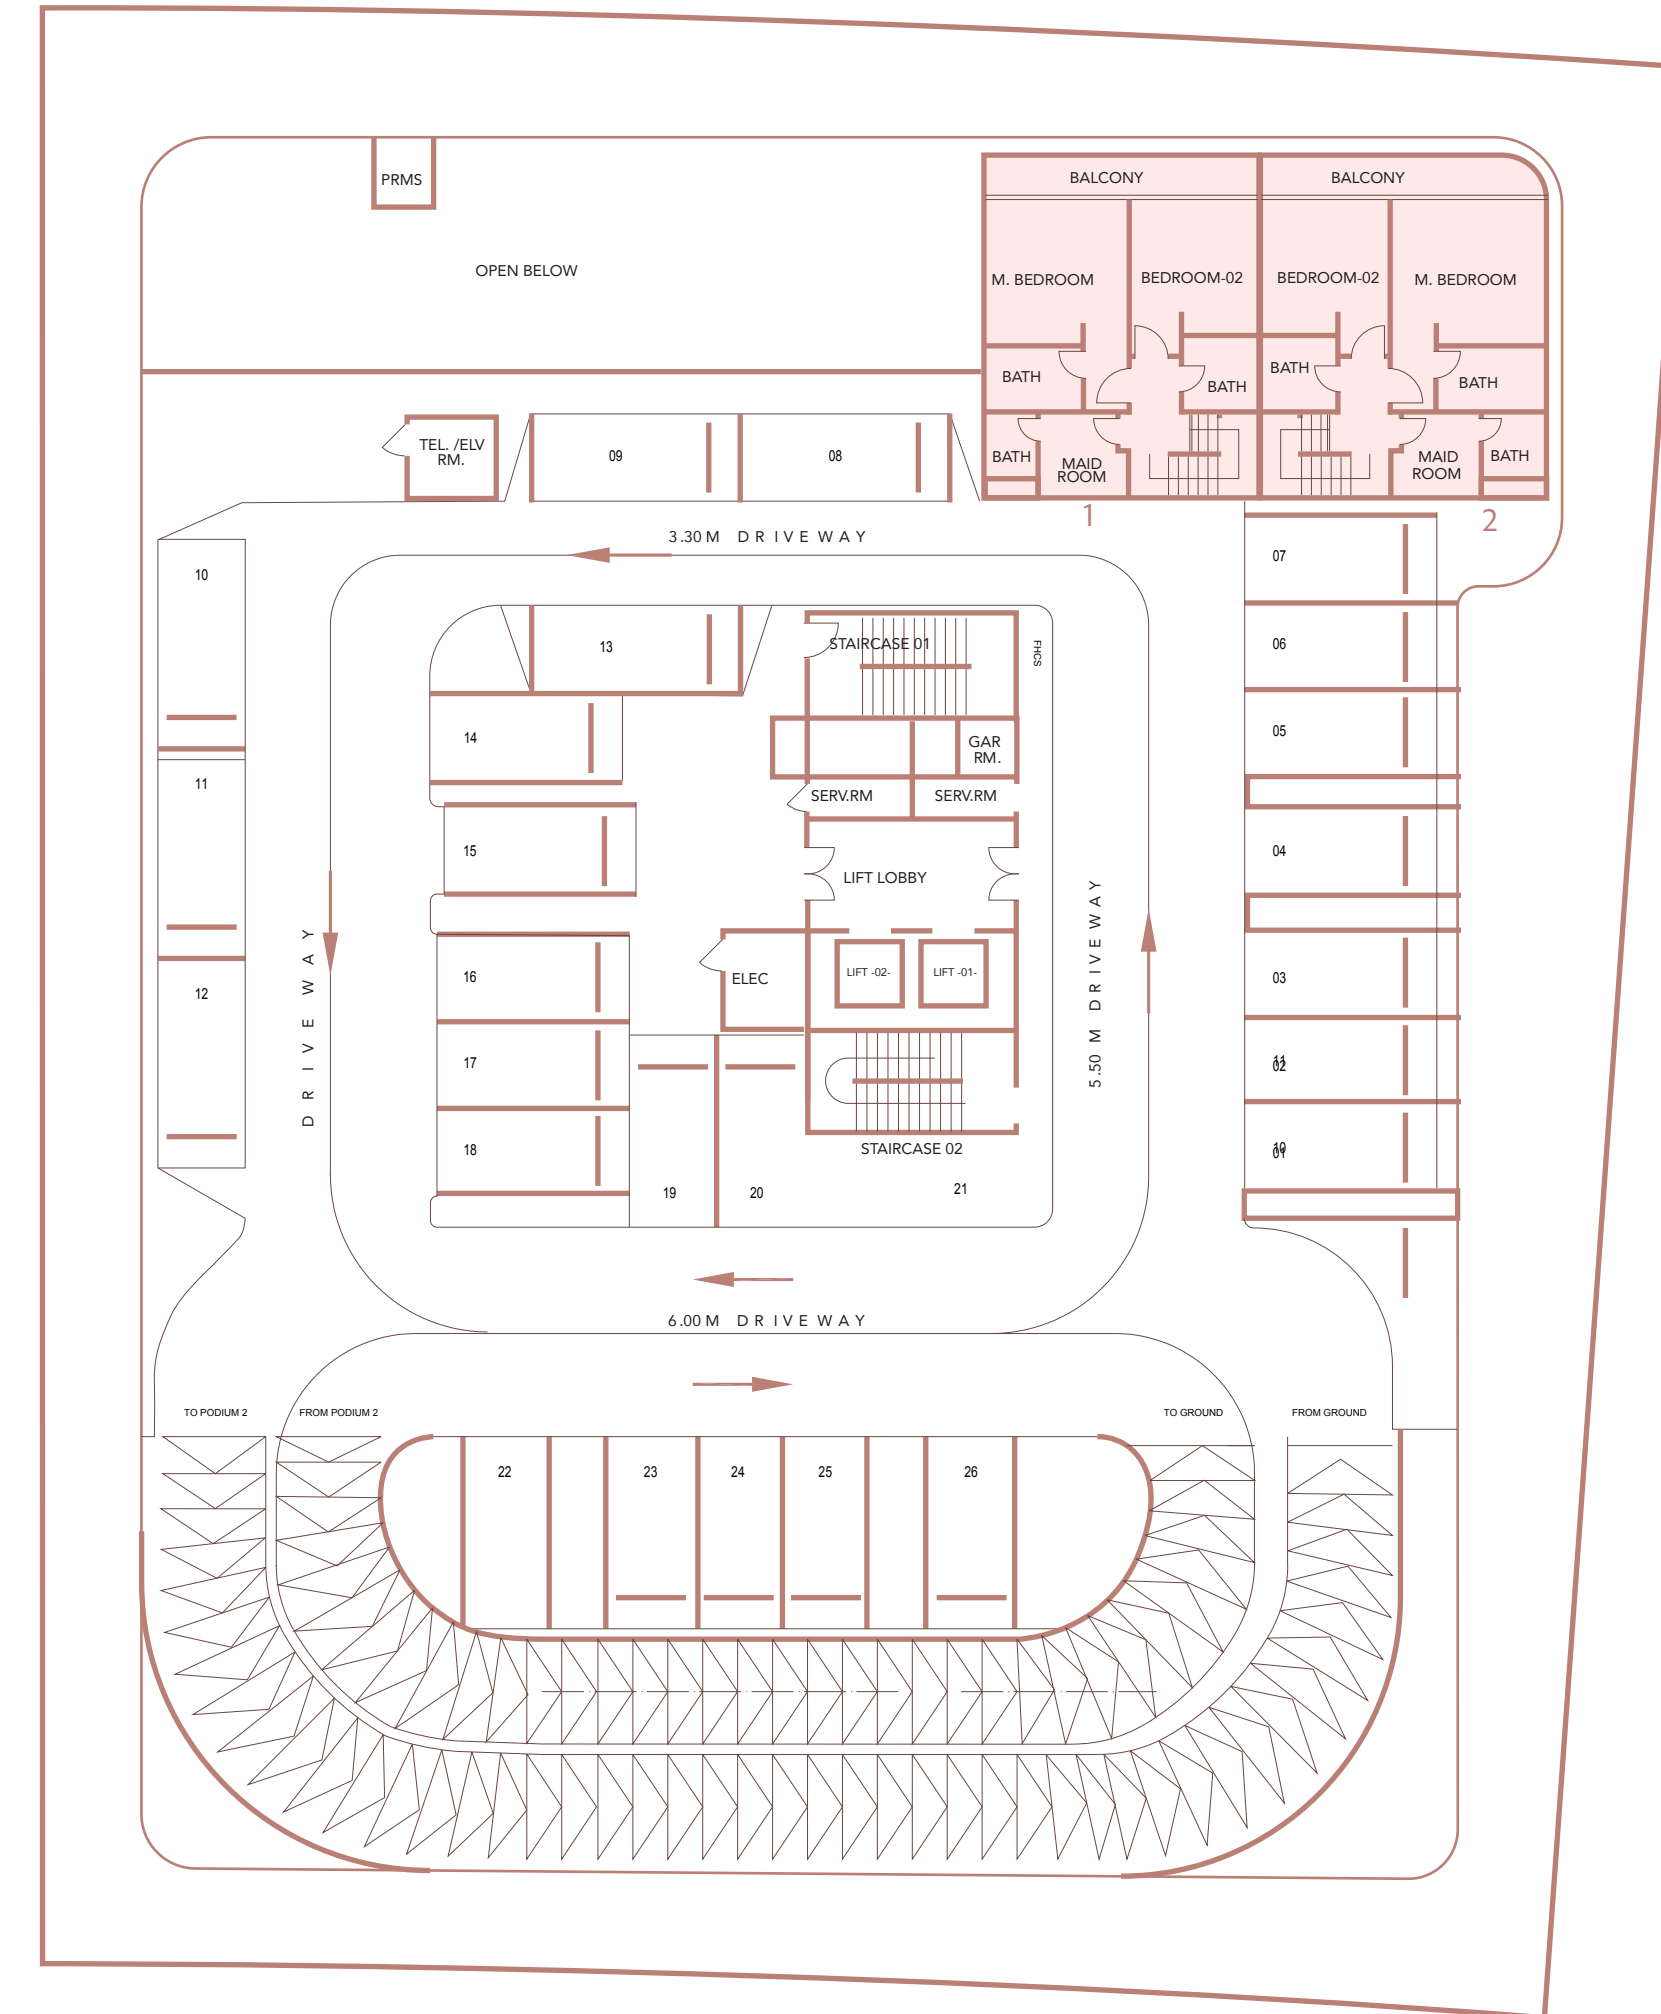

SUNSET BAY 2

AT DUBAI ISLANDS

FLOOR PLAN

IMTIAZ

SUNSET BAY 2

GROUND FLOOR

IMTIAZ

3 BEDROOMS DUPLEX TOWNHOUSE

SUNSET BAY 2

1ST PODIUM FLOOR

IMTIAZ

3 BEDROOMS DUPLEX TOWNHOUSE

SUNSET BAY 2

2ND PODIUM FLOOR

IMTIAZ

- CLUB HOUSE
- GYM

SUNSET BAY 2

1ST FLOOR

IMTIAZ

- 1 BEDROOM
- 2 BEDROOMS

SUNSET BAY 2

2ND, 4TH 6TH & 8TH FLOOR

IMTIAZ

- 1 BEDROOM
- 2 BEDROOMS

SUNSET BAY 2

3RD, 5TH & 7TH FLOOR

IMTIAZ

- 1 BEDROOM
- 2 BEDROOMS

SUNSET BAY 2

ROOFTOP FLOOR

IMTIAZ

SUNSET BAY 2