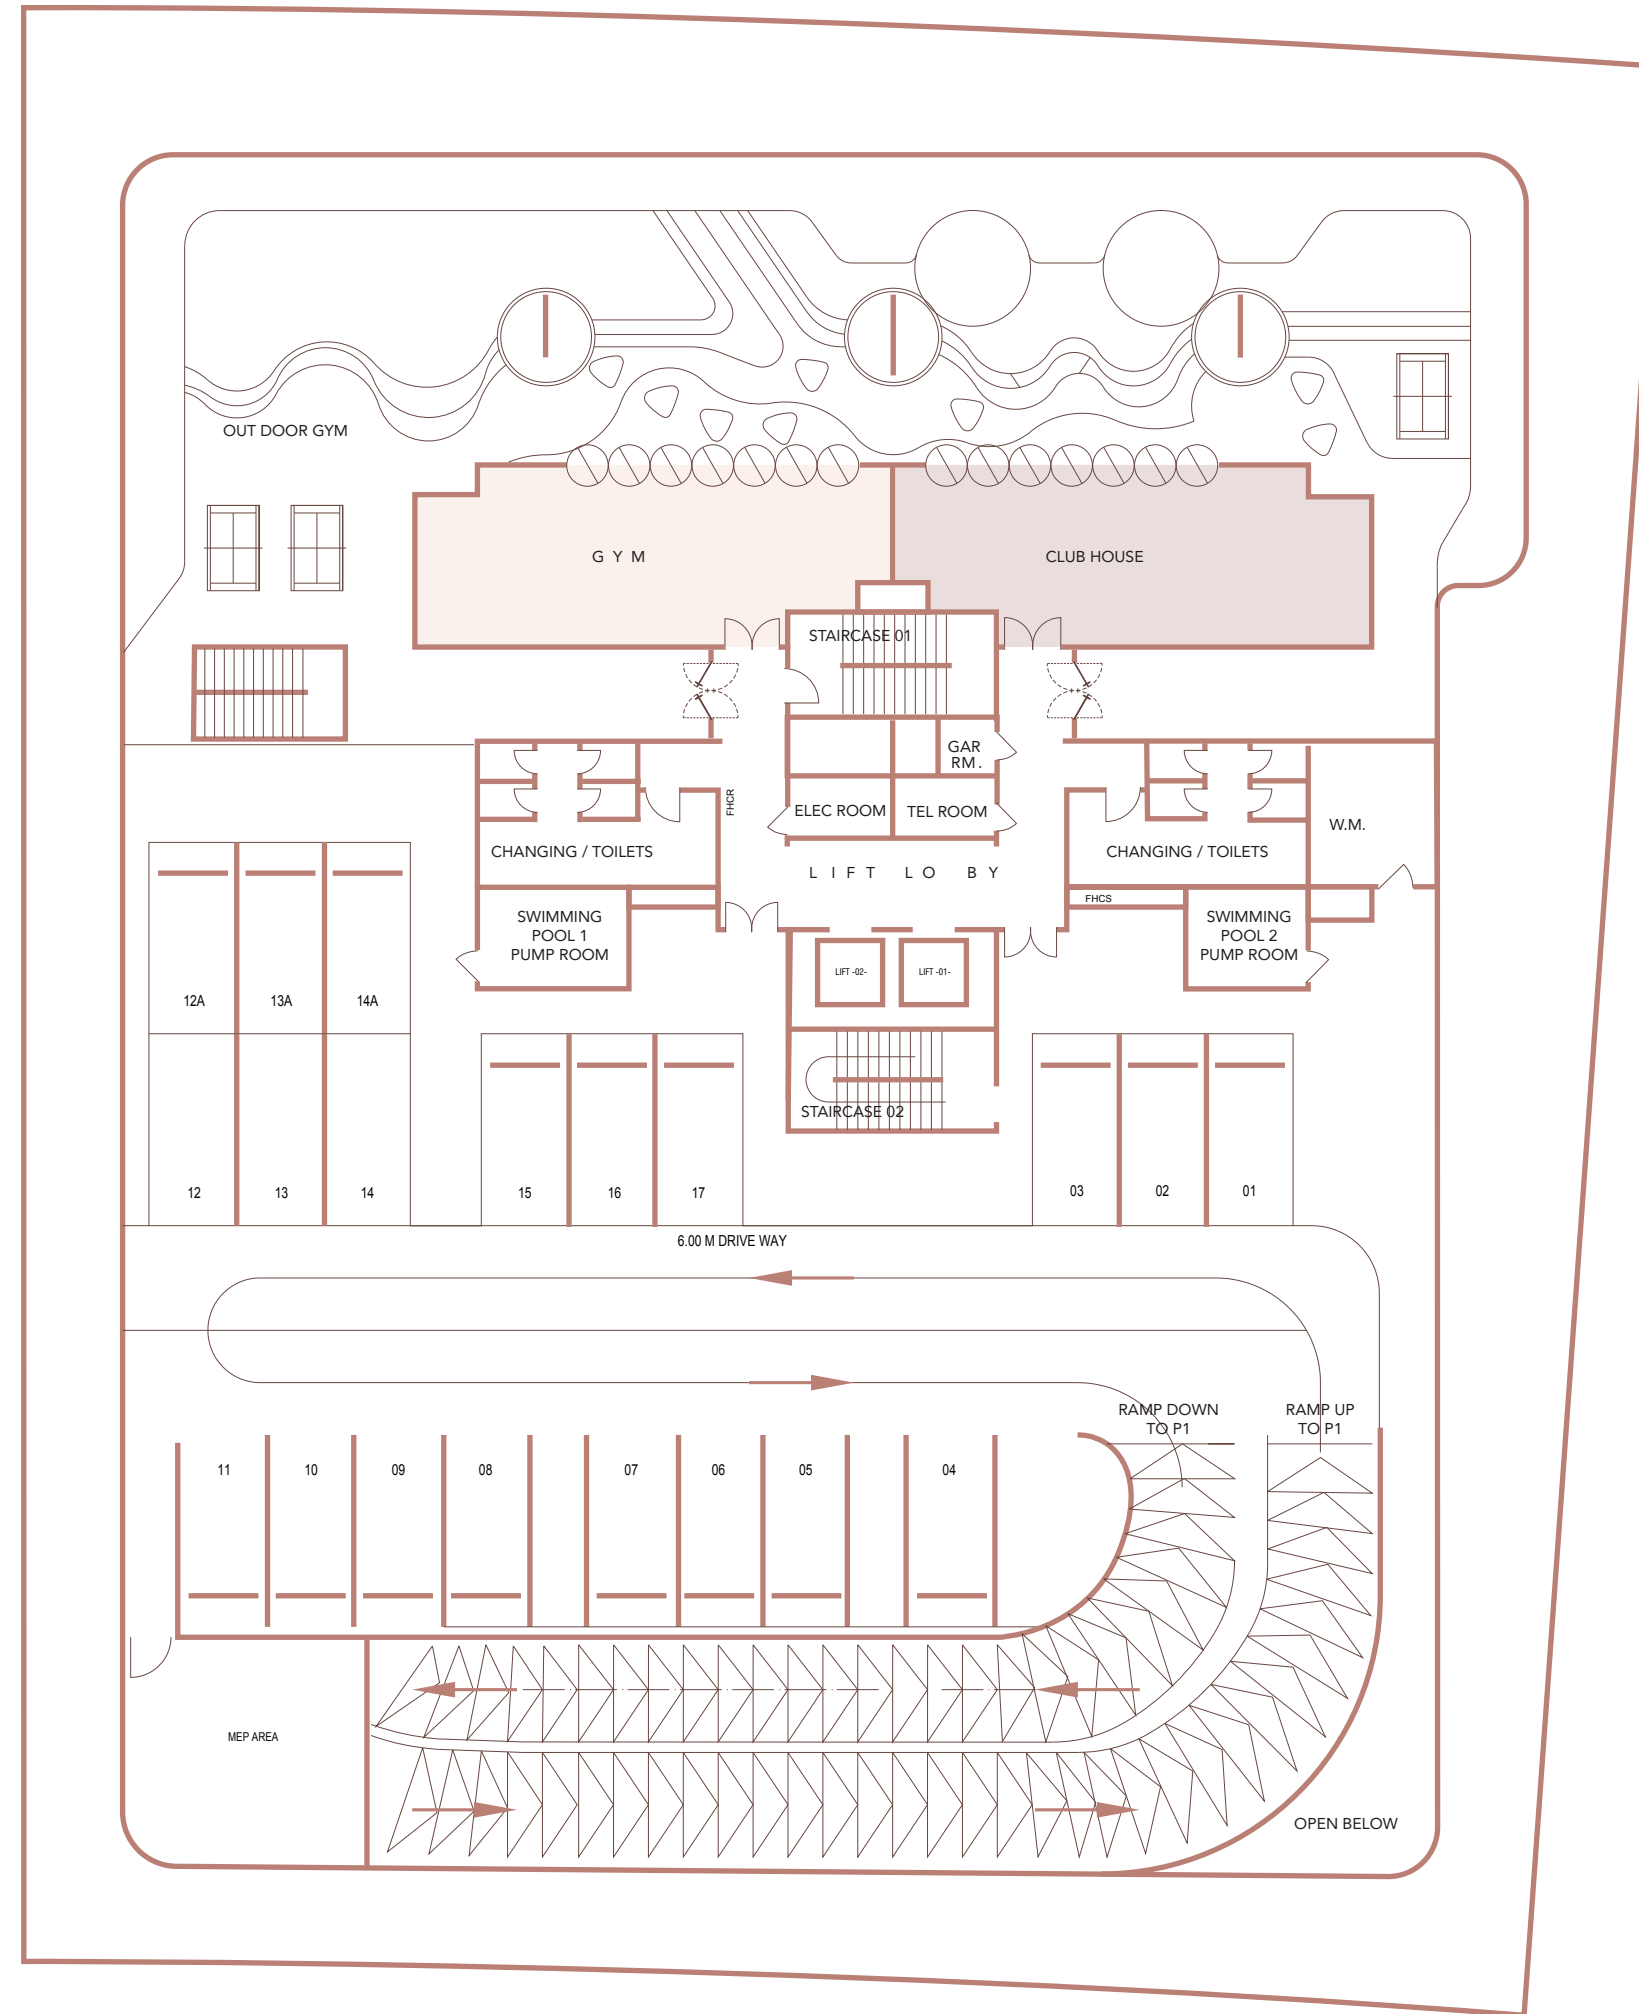

SUNSET BAY 2

AT DUBAI ISLANDS

FLOOR PLAN

IMTIAZ

SUNSET BAY 2

GROUND FLOOR

IMTIAZ

3 BEDROOMS DUPLEX TOWNHOUSE

SUNSET BAY 2

1ST PODIUM FLOOR

IMTIAZ

3 BEDROOMS DUPLEX TOWNHOUSE

SUNSET BAY 2

2ND PODIUM FLOOR

IMTIAZ

- CLUB HOUSE
- GYM

SUNSET BAY 2

1ST FLOOR

IMTIAZ

- 1 BEDROOM
- 2 BEDROOMS

SUNSET BAY 2

2ND, 4TH 6TH & 8TH FLOOR

IMTIAZ

- 1 BEDROOM
- 2 BEDROOMS

SUNSET BAY 2

3RD, 5TH & 7TH FLOOR

IMTIAZ

- 1 BEDROOM
- 2 BEDROOMS

SUNSET BAY 2

ROOFTOP FLOOR

IMTIAZ

SUNSET BAY 2